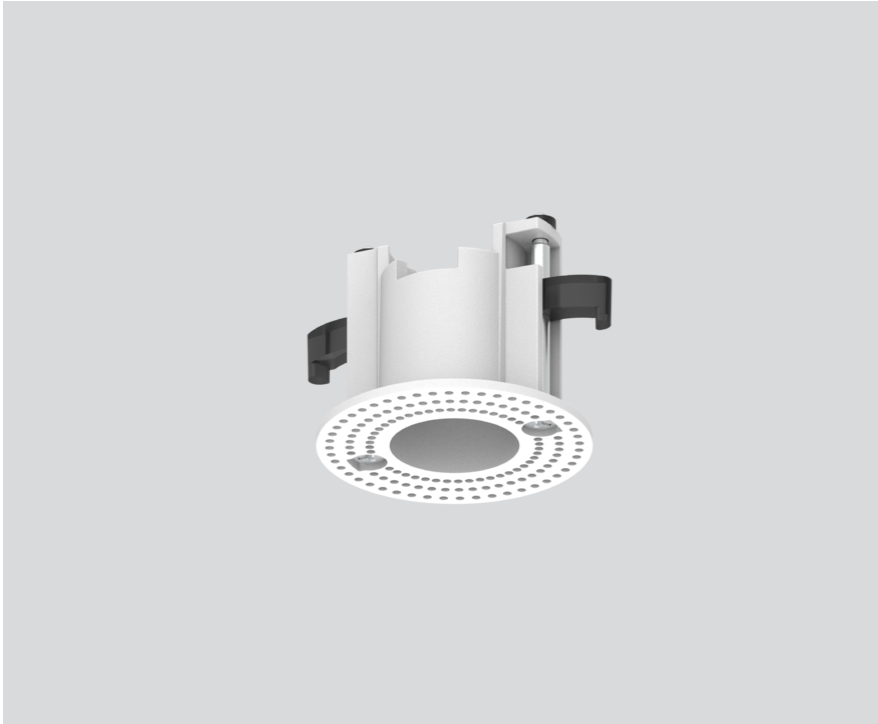

MOUNTING SET trimless

048-1698107

Project / Type

Notes

Count / Date

General

for plasterboard ceilings 9 -25 mm
traffic white , RAL 9016 ¹

Physical

diameter 56 mm
height 48 mm
recessed trimless

Cutout

diameter 48 mm

¹ RAL code

Installation instructions

Product drawing

ø 56