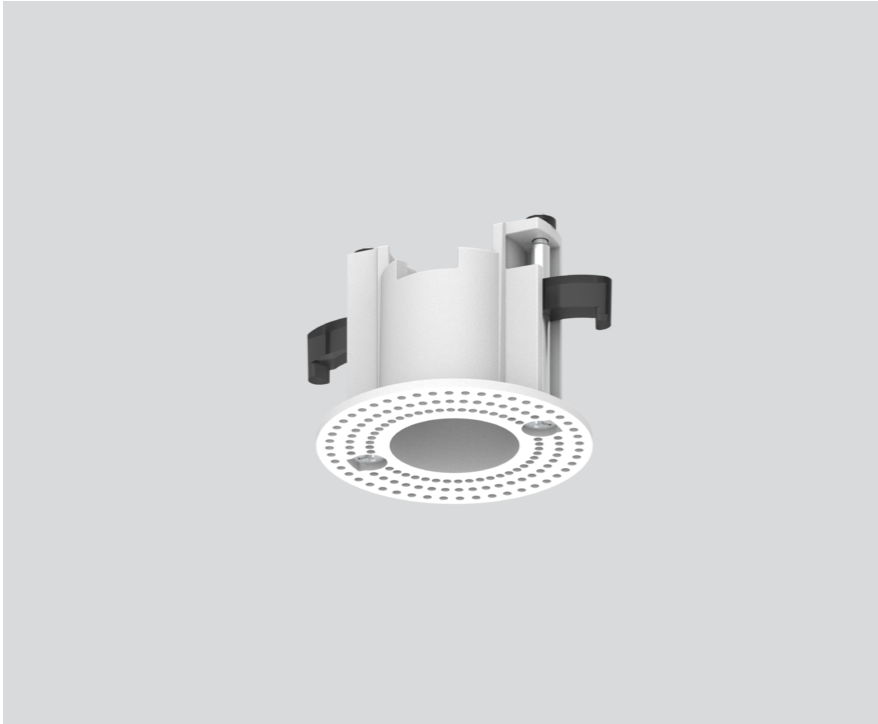

MOUNTING SET trimless

048-1698107

Project / Type

Notes

Count / Date

General

for plasterboard ceilings 9 -25 mm
traffic white , RAL 9016 ¹

Physical

diameter 56 mm
height 48 mm
recessed trimless

Cutout

diameter 48 mm

¹ RAL code

Installation instructions

Product drawing