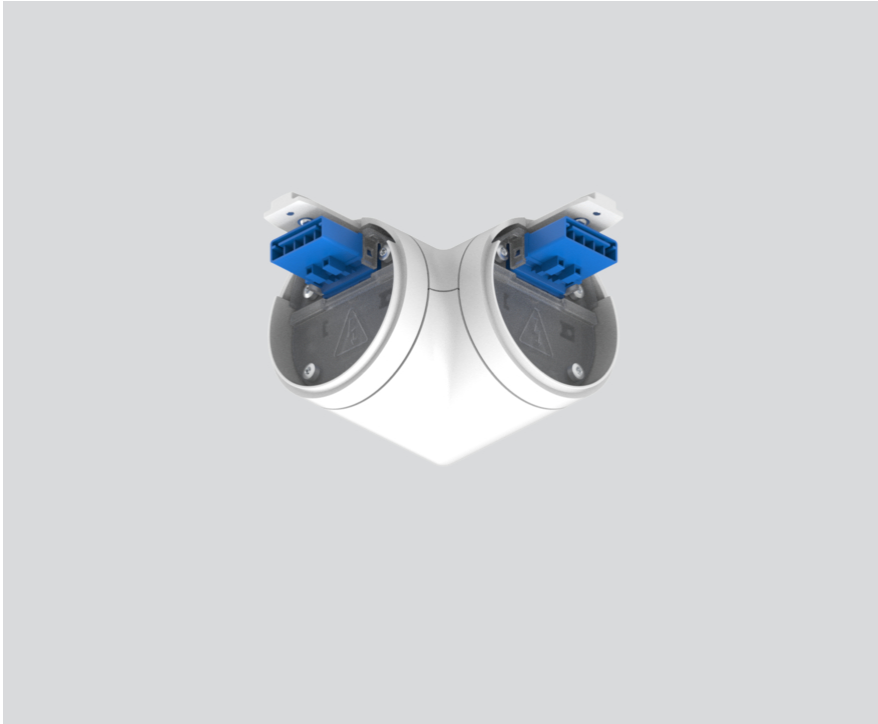

## General

mechanical & electrical  
pure white, RAL 9010<sup>1</sup>

## Physical

length 76 mm  
width 76 mm

<sup>1</sup> RAL code