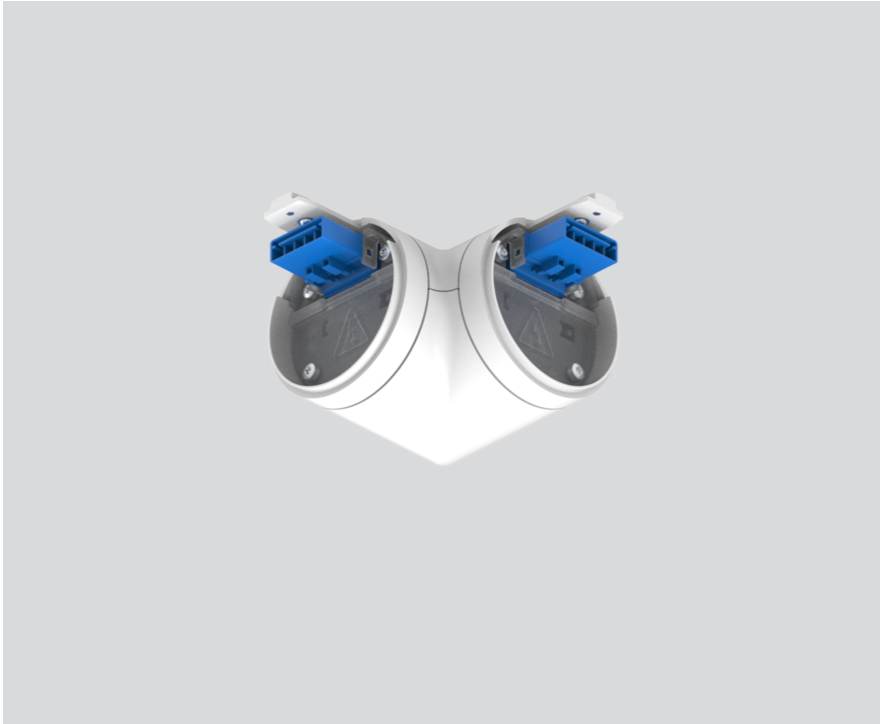

L CONEX CONNECTOR

058-3018727

Project / Type

Notes

Count / Date

General

mechanical & electrical
pure white, RAL 9010¹

Physical

length 76 mm
width 76 mm

¹ RAL code

Installation instructions