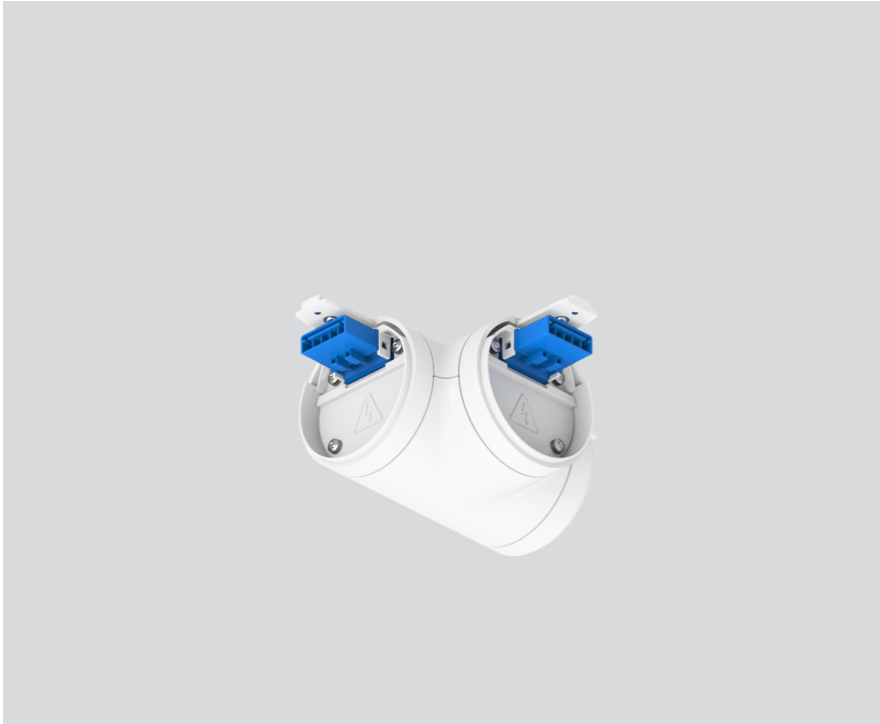

## General

mechanical & electrical

pure white, RAL 9010<sup>1</sup>

## Physical

length 76 mm

width 92 mm

<sup>1</sup> RAL code