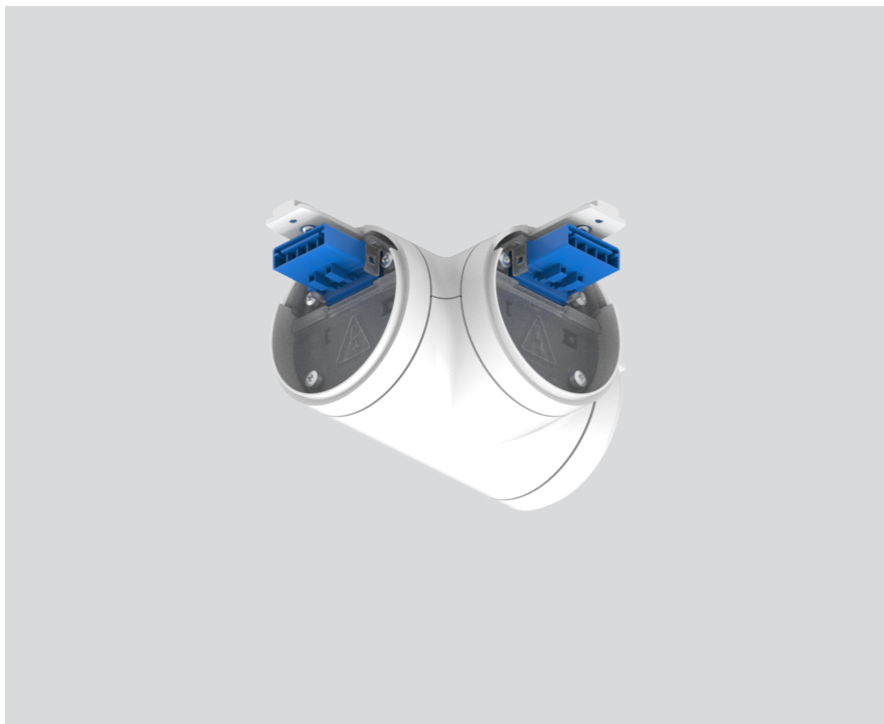

## General

mechanical & electrical

pure white , RAL 9010 <sup>1</sup>

## Physical

length 76 mm

width 92 mm

<sup>1</sup> RAL code