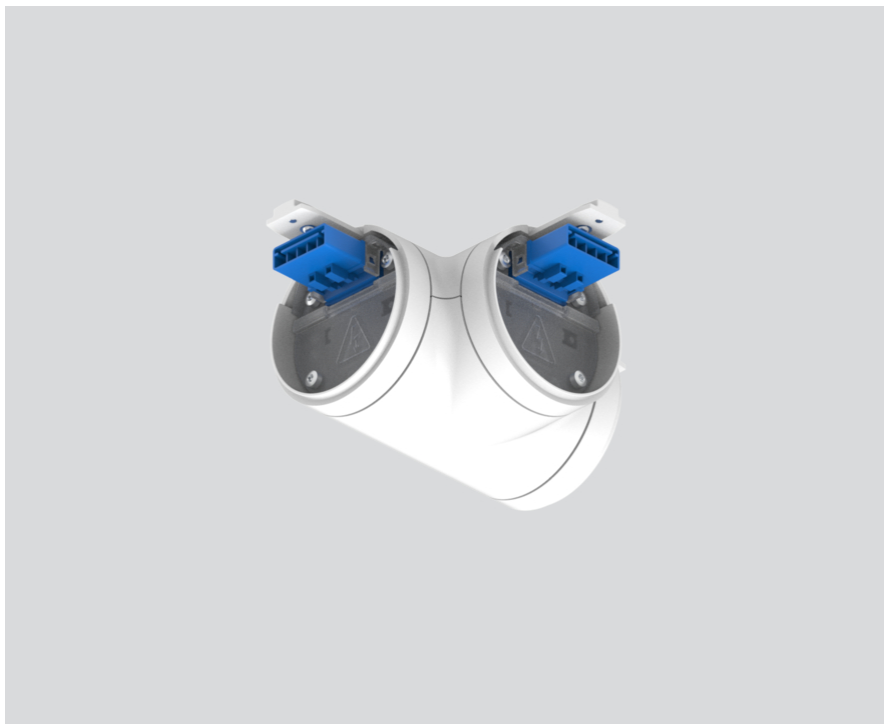

T CONEX CONNECTOR

058-3018827

Project / Type

Notes

Count / Date

General

mechanical & electrical

pure white , RAL 9010 ¹

Physical

length 76 mm

width 92 mm

¹ RAL code