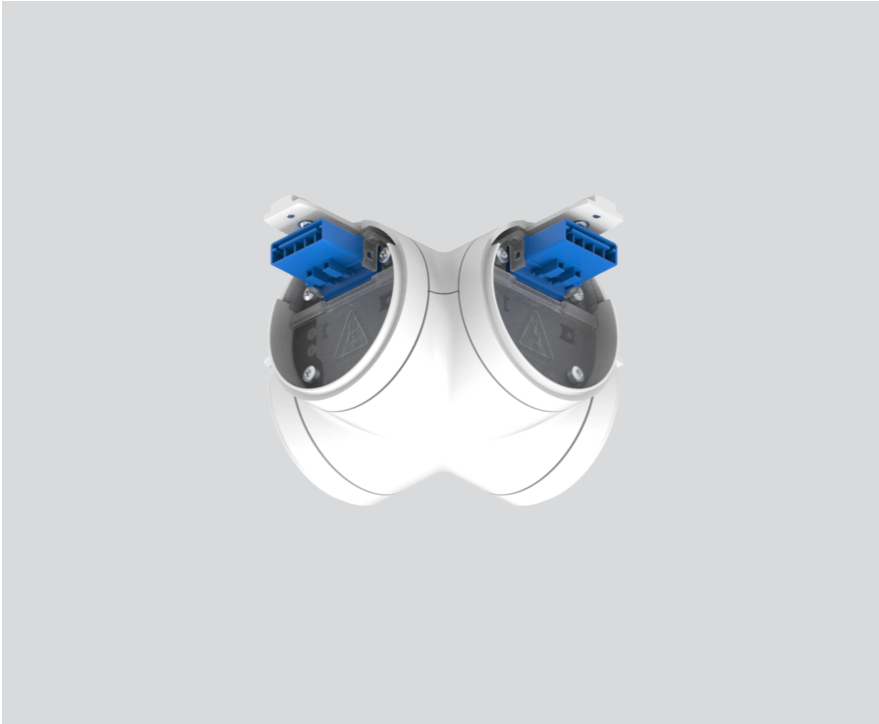

## General

mechanical & electrical

pure white, RAL 9010<sup>1</sup>

## Physical

length 92 mm

width 92 mm

<sup>1</sup> RAL code