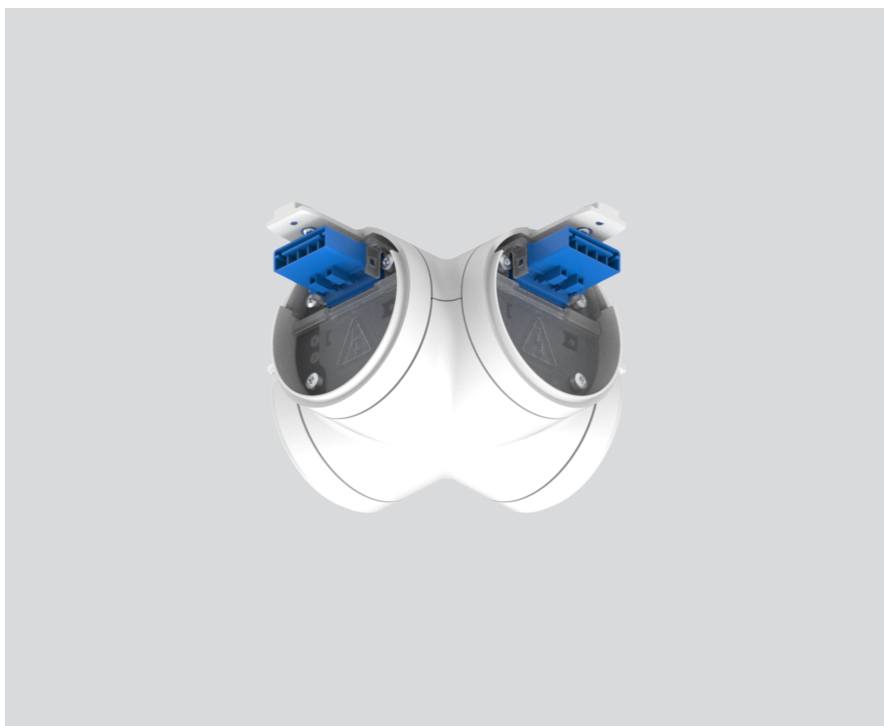

## General

mechanical & electrical

pure white, RAL 9010<sup>1</sup>

## Physical

length 92 mm

width 92 mm

<sup>1</sup> RAL code