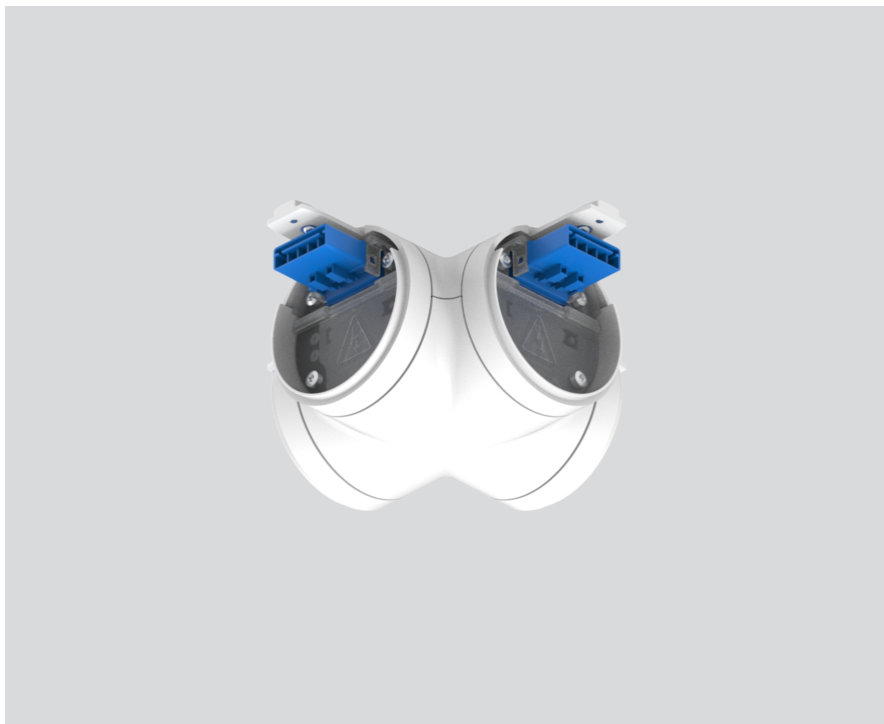

X CONEX CONNECTOR

058-3018927

Project / Type

Notes

Count / Date

General

mechanical & electrical

pure white, RAL 9010¹

Physical

length 92 mm

width 92 mm

¹ RAL code