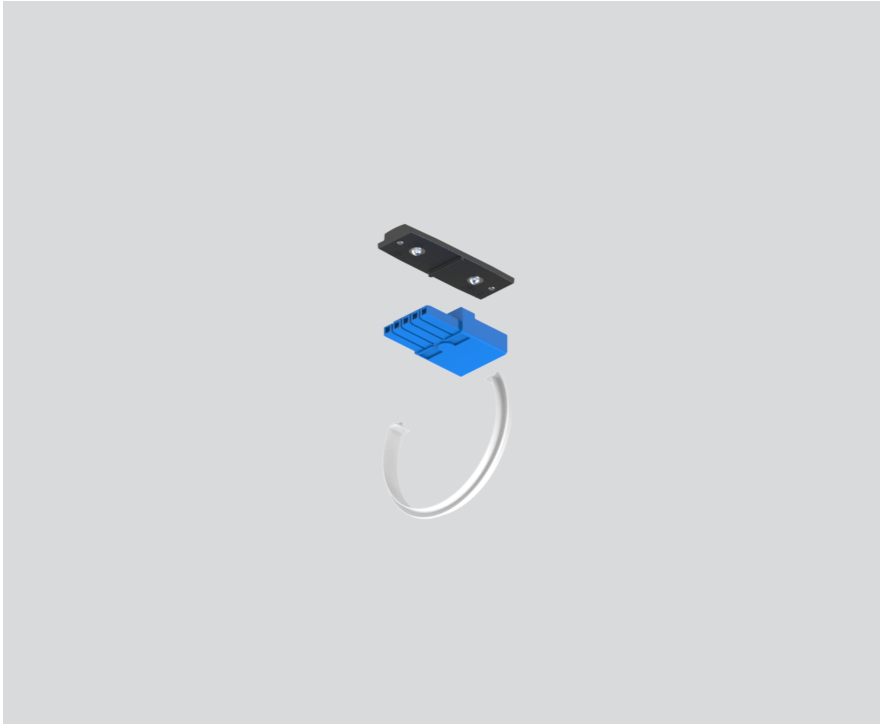

# LINEAR CONNECTOR

058-3013128

Project / Type

Notes

Count / Date

## General

mechanical & electrical | incl. opal cover connector  
jet black , RAL 9005 <sup>1</sup>

<sup>1</sup> RAL code