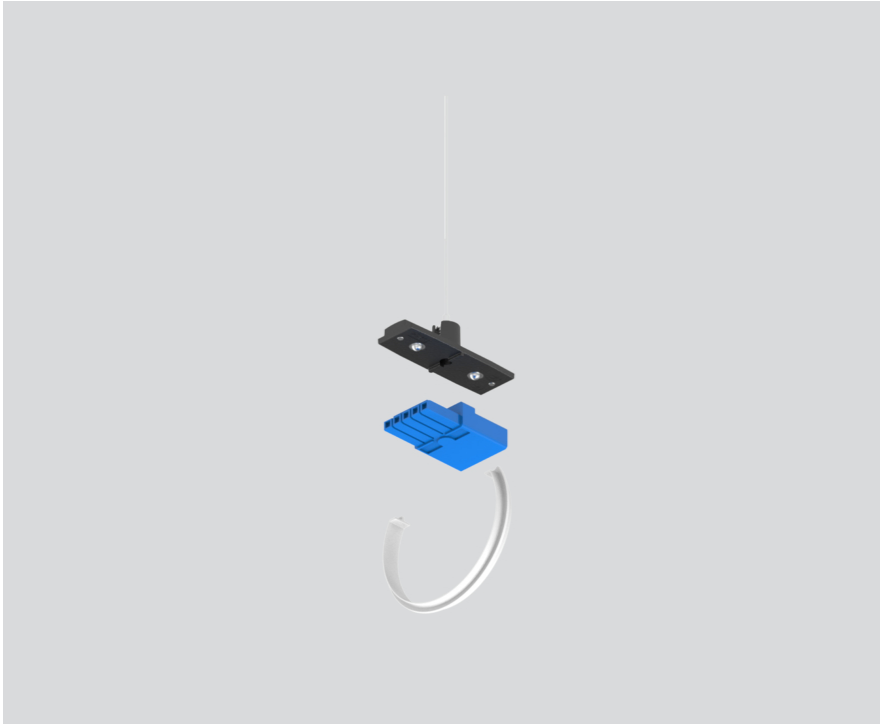

LINEAR CONNECTOR

058-3013228

Project / Type

Notes

Count / Date

General

mechanical & electrical | incl. opal cover connector
jet black , RAL 9005 ¹

Physical

length 37 mm

width 23 mm

height 10 mm

¹ RAL code

Product drawing