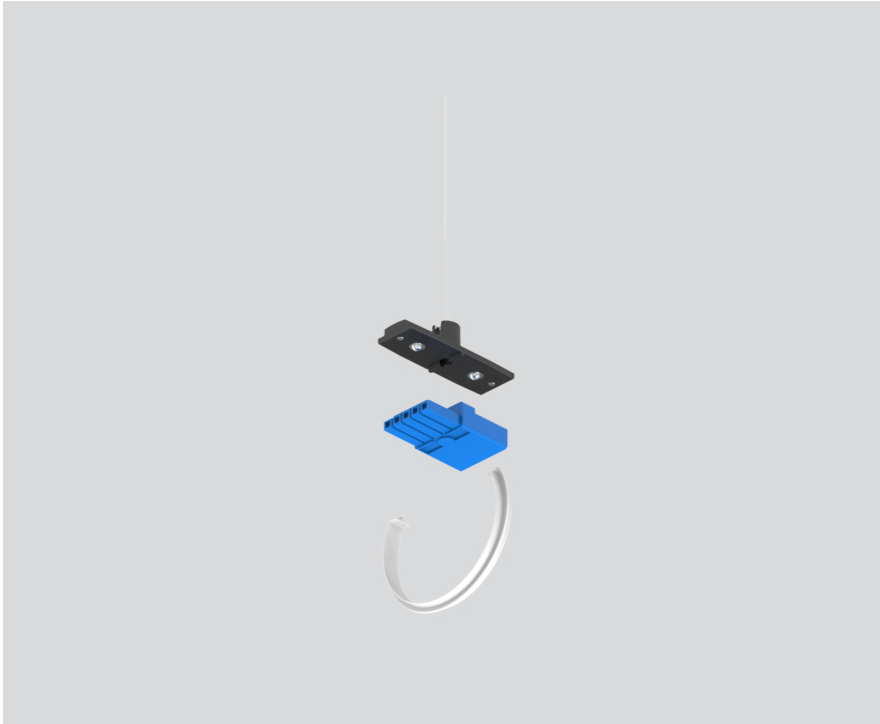

LINEAR CONNECTOR

058-3013228

Project / Type _____

Notes _____

Count / Date _____

General

mechanical & electrical | incl. opal cover connector
jet black , RAL 9005 ¹

Physical

length 37 mm

width 23 mm

height 10 mm

¹ RAL code

Product drawing