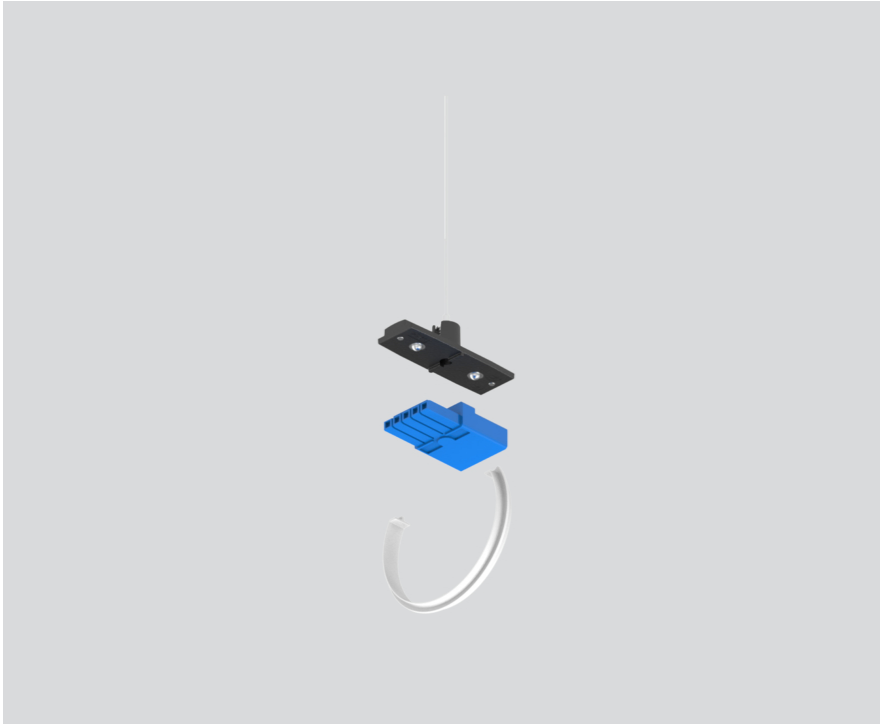

## General

mechanical & electrical | incl. opal cover connector  
jet black , RAL 9005 <sup>1</sup>

## Physical

length 37 mm

width 23 mm

height 10 mm

<sup>1</sup> RAL code