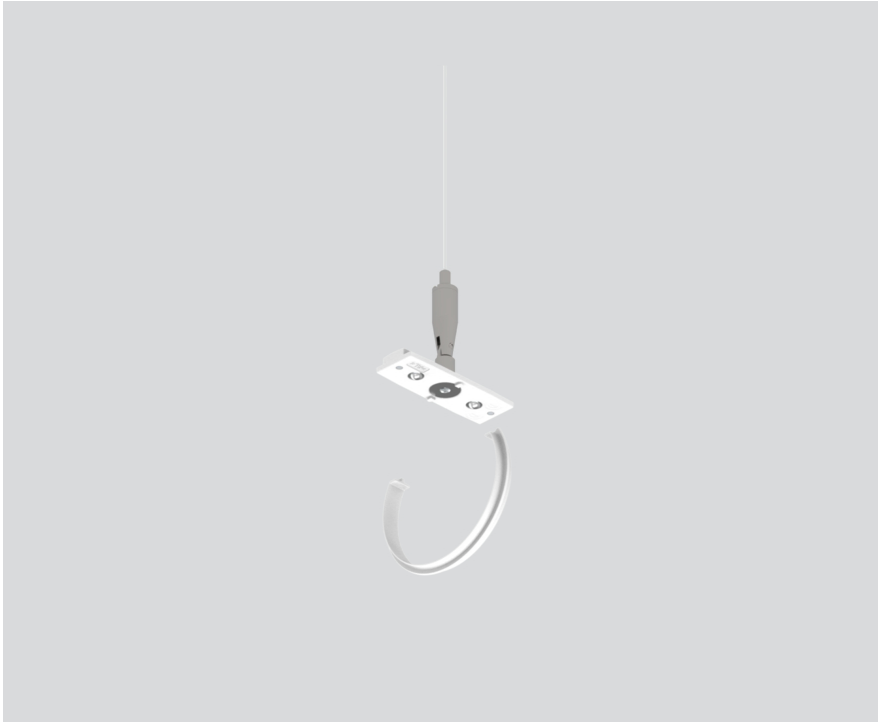

LINEAR CONNECTOR

058-3013317

Project / Type

Notes

Count / Date

General

mechanical angular 60° | incl. opal cover
connector
pure white , RAL 9010 ¹

Physical

length 60 mm
width 18 mm
height 7 mm

¹ RAL code

Product drawing