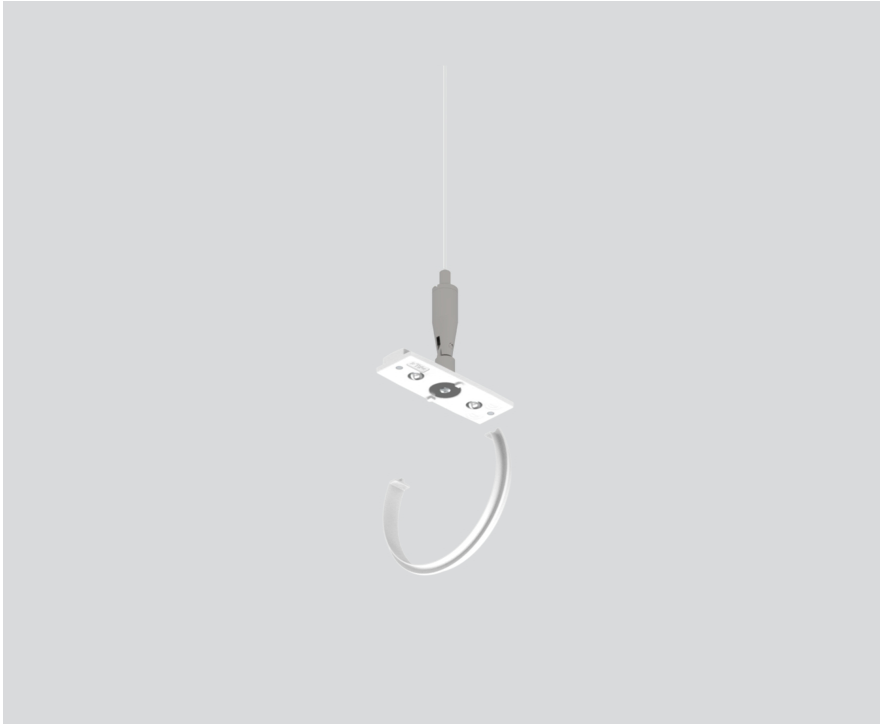

## General

mechanical angular 60° | incl. opal cover  
connector  
pure white , RAL 9010 <sup>1</sup>

## Physical

length 60 mm  
width 18 mm  
height 7 mm

<sup>1</sup> RAL code