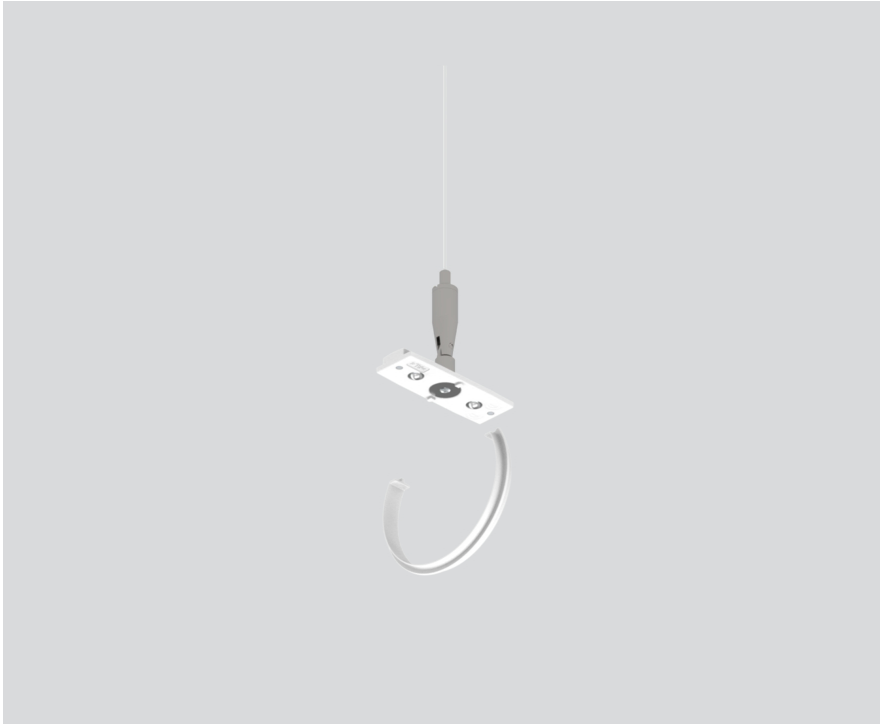

LINEAR CONNECTOR

058-3013317

Project / Type

Notes

Count / Date

General

mechanical angular 60° | incl. opal cover
connector
pure white , RAL 9010 ¹

Physical

length 60 mm
width 18 mm
height 7 mm

¹ RAL code

Product drawing