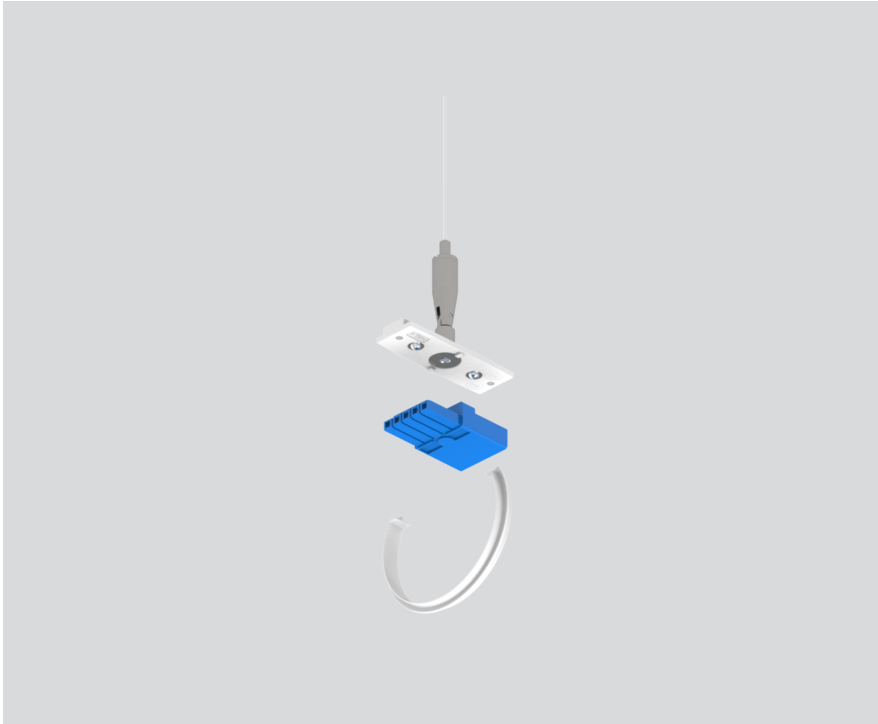

LINEAR CONNECTOR

058-3013327

Project / Type

Notes

Count / Date

General

mechanical & electrical angular 60° | incl. opal cover connector
pure white , RAL 9010 ¹

Physical

length 37 mm

width 23 mm

height 10 mm

¹ RAL code

Product drawing