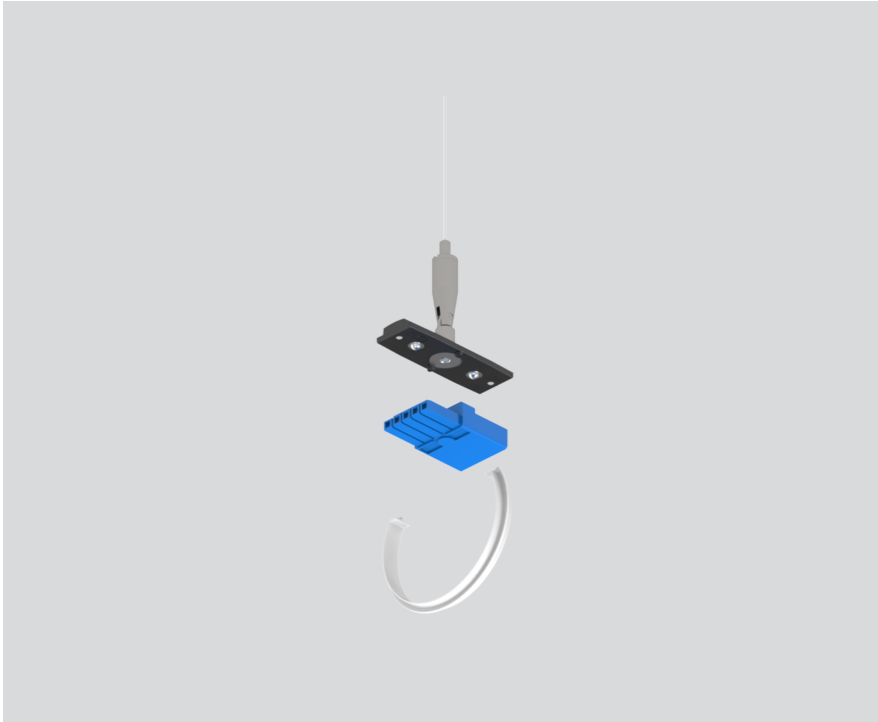

LINEAR CONNECTOR

058-3013328

Project / Type

Notes

Count / Date

General

mechanical & electrical angular 60° | incl. opal
cover connector
jet black , RAL 9005 ¹

Physical

length 37 mm

width 23 mm

height 10 mm

¹ RAL code

Product drawing