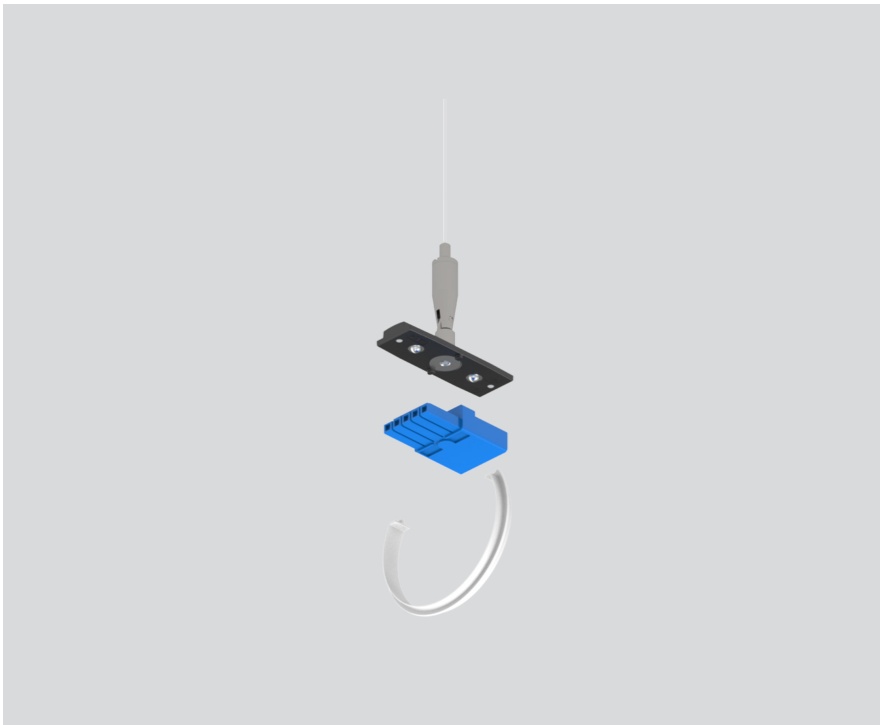

LINEAR CONNECTOR

058-3013328

Project / Type _____

Notes _____

Count / Date _____

General

mechanical & electrical angular 60° | incl. opal
cover connector
jet black , RAL 9005 ¹

Physical

length 37 mm

width 23 mm

height 10 mm

¹ RAL code

Product drawing