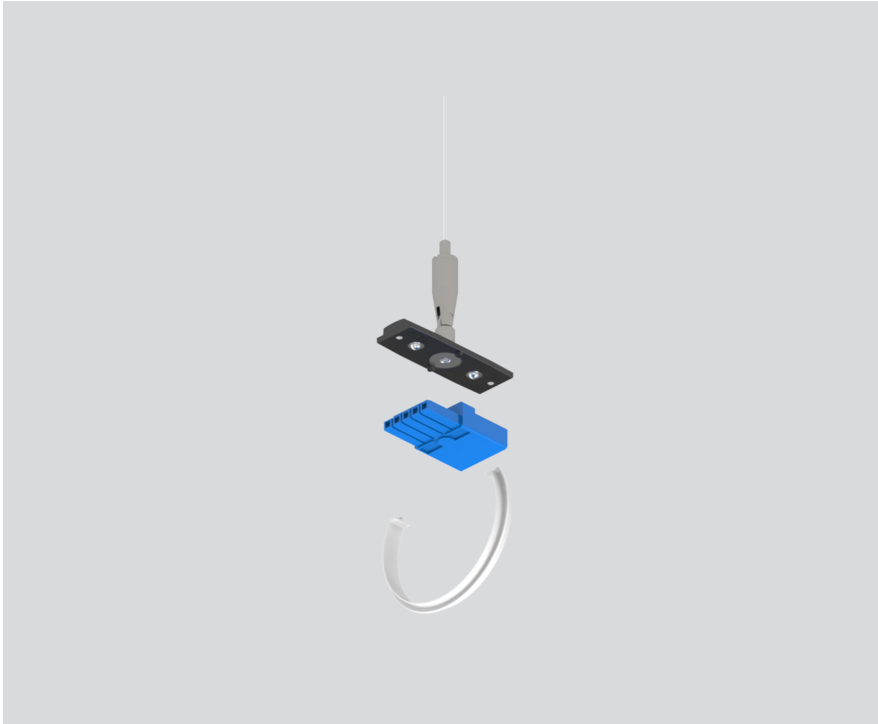

LINEAR CONNECTOR

058-3013328

Project / Type

Notes

Count / Date

General

mechanical & electrical angular 60° | incl. opal
cover connector
jet black , RAL 9005 ¹

Physical

length 37 mm

width 23 mm

height 10 mm

¹ RAL code

Product drawing