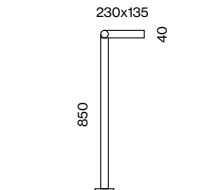

Type

Colour

Light distribution

asym-
metric