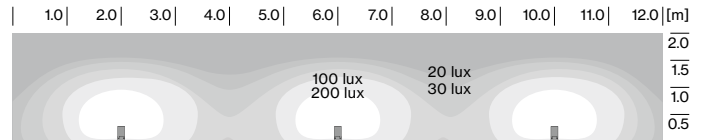

### STREAMCUT bollard

35W version available from Q3/2021

**IP65 ASYMMETRIC**

SYSTEM POWER	COLOUR TEMP.	LUMINOUS FLUX	ORDER CODE
14W	3000K	1120lm	0 8 8 - 2 8 1 5 1 D A
35W	3000K	2500lm	0 8 8 - 2 8 4 5 1 D A

### Illumination example

**STREAMCUT bollard (14W, 3 luminaires)**  
Distance between luminaires: 4.30m