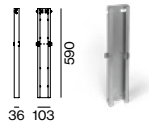

Order options

IP RATING

IP65

SURGE PROTECTION

yes **5** 2
no 1

COLOUR TEMPERATURE

3000K

CONTROL

non DIM

MATERIAL COLOUR

dark grey

Options on request

COLOR RENDERING INDEX

CRI ≥ 90 (35W)