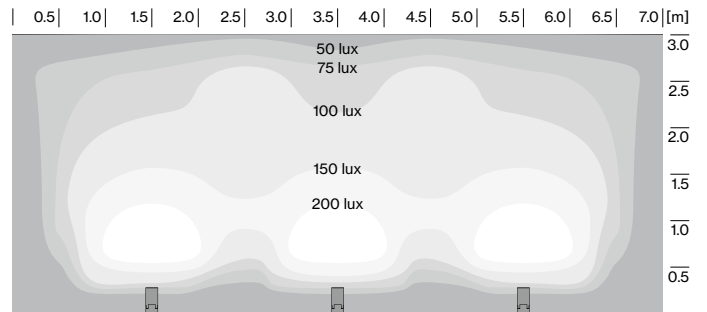

### STREAMCUT surface

35W version available from Q3/2021

**IP65 ASYMMETRIC/FLOOD**

SYSTEM POWER	COLOUR TEMP.	LUMINOUS FLUX	ORDER CODE
14W	3000K	1230lm	088-282151D <input checked="" type="checkbox"/>
35W	3000K	2500lm	088-285151DA

luminous flux flood 50°

### Illumination example

**STREAMCUT surface (14W) with symmetric flood optics (3 luminaires)**

Zonal lighting: distance to wall: 1.5m/distance between luminaires: 2.0m, 30° tilt

**STREAMCUT surface (14W) with asymmetric optics (4 luminaires)**

Areal lighting: distance to wall: 1.5m/distance between luminaires: 1.5m, 30° tilt