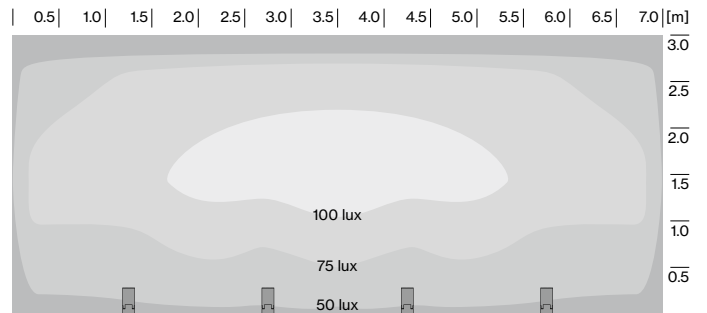

luminous flux flood 50°

### Illumination example

**STREAMCUT surface (14W) with symmetric flood optics (3 luminaires)**

Zonal lighting: distance to wall: 1.5m/distance between luminaires: 2.0m, 30° tilt

**STREAMCUT surface (14W) with asymmetric optics (4 luminaires)**

Areal lighting: distance to wall: 1.5m/distance between luminaires: 1.5m, 30° tilt