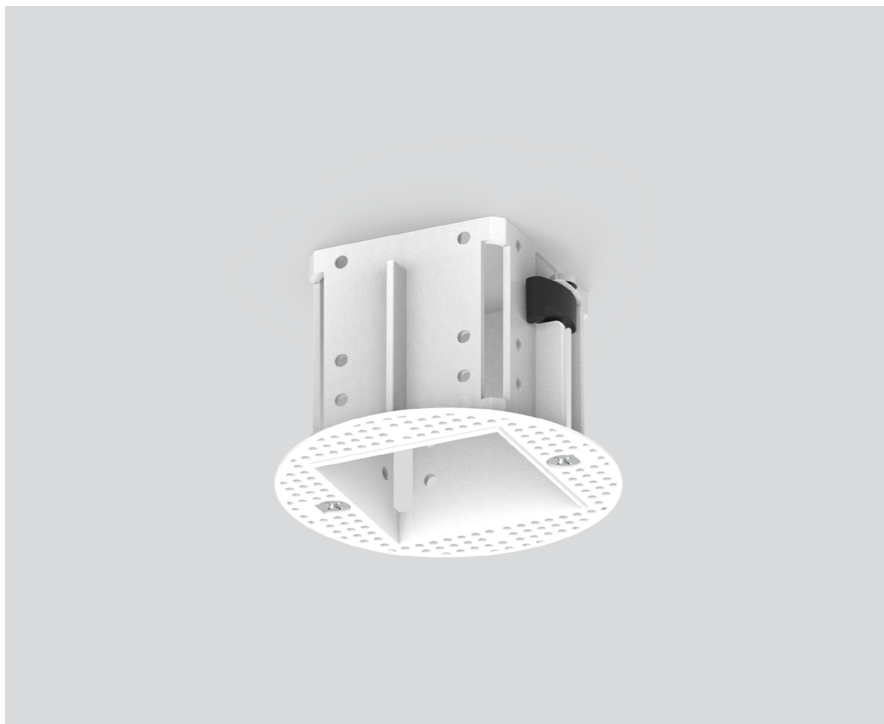

MOUNTING HOUSING

trimless

063-8832117

Project / Type

Notes

Count / Date

Physical

diameter 80 mm

height 54 mm

0.1 kg

recessed trimless

Cutout

min. ceiling thickness 9 mm

max. ceiling thickness 25 mm