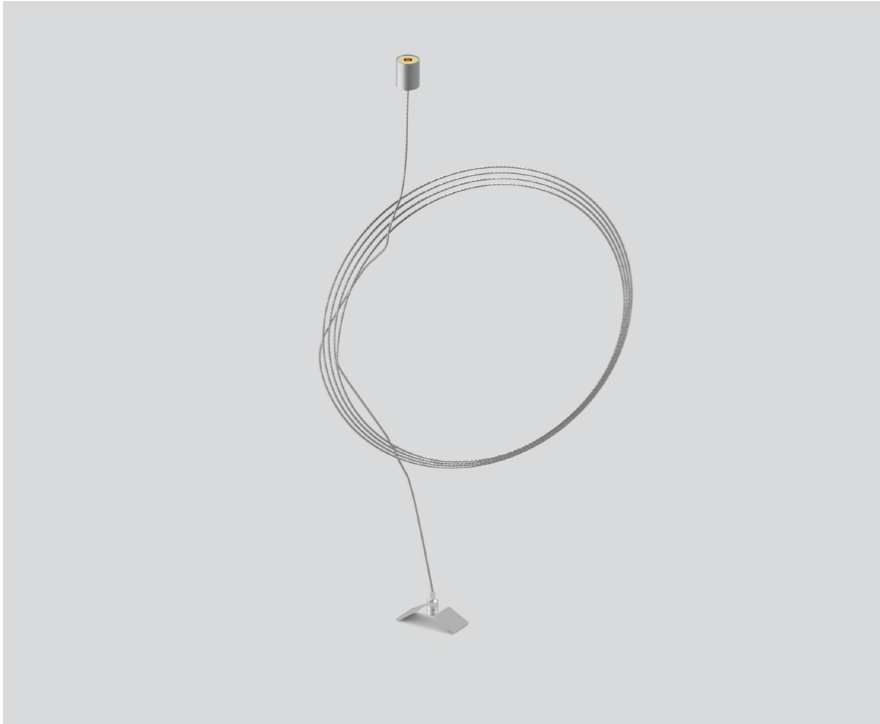

CABLE SUSPENSION

005-2122110

Project / Type

Notes

Count / Date

Physical

width 46 mm

0.05 kg

cable length 1500 mm

suspended