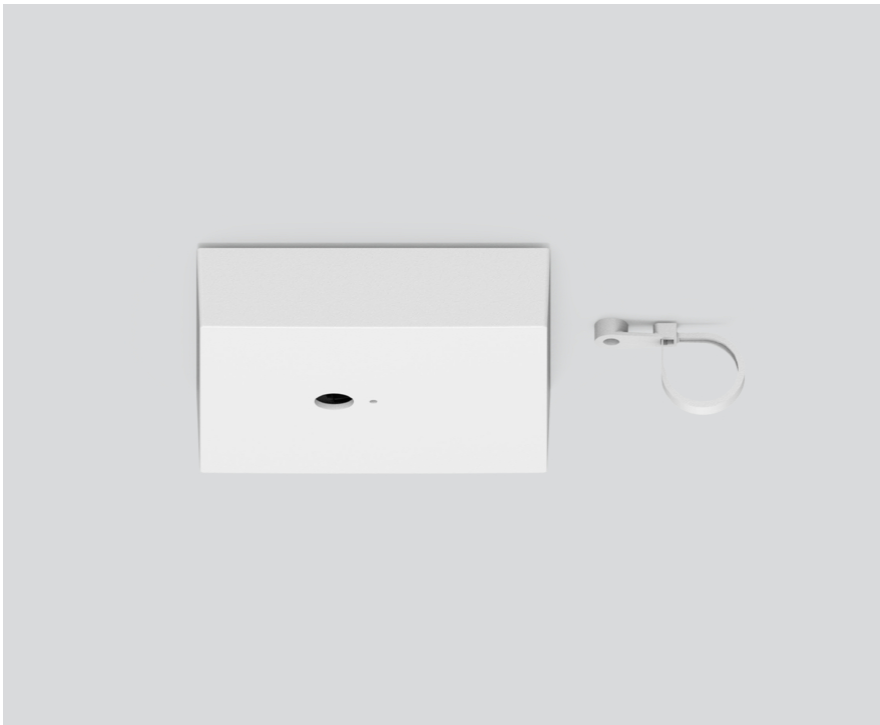

# CANOPY

005-2311217

Project / Type

Notes

Count / Date

## General

traffic white , RAL 9016 <sup>1</sup>

## Physical

width 90 mm

height 22 mm

0.09 kg

<sup>1</sup> RAL code