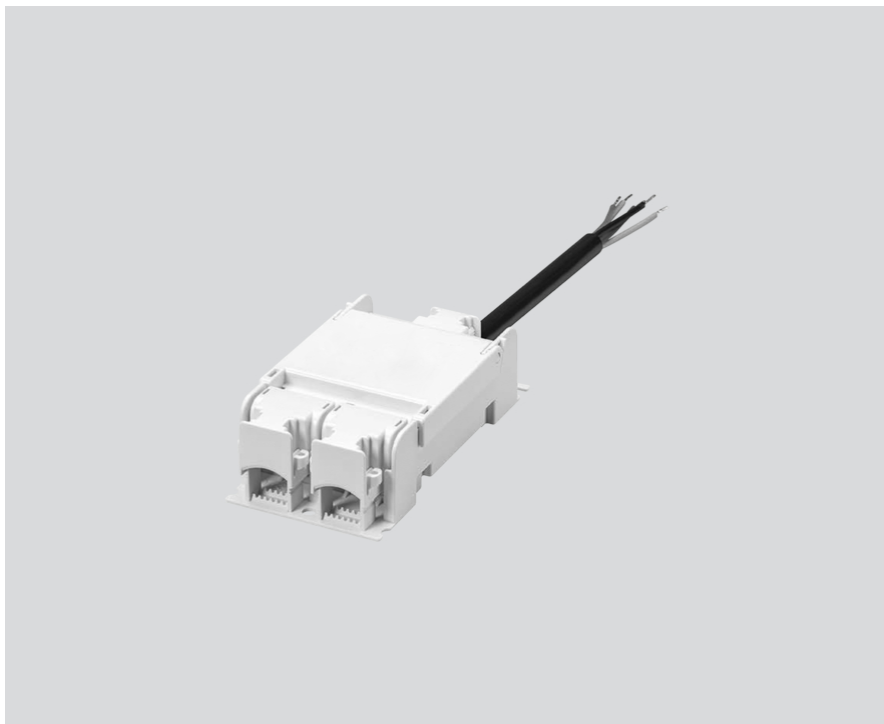

THROUGH WIRING CONNECTION BOX

005-2551110

Project / Type

Notes

Count / Date

General

DALI cable \varnothing 4 – 12 mm, Linect®-Ready

Physical

length 105 mm

width 58 mm

height 30 mm

0.07 kg