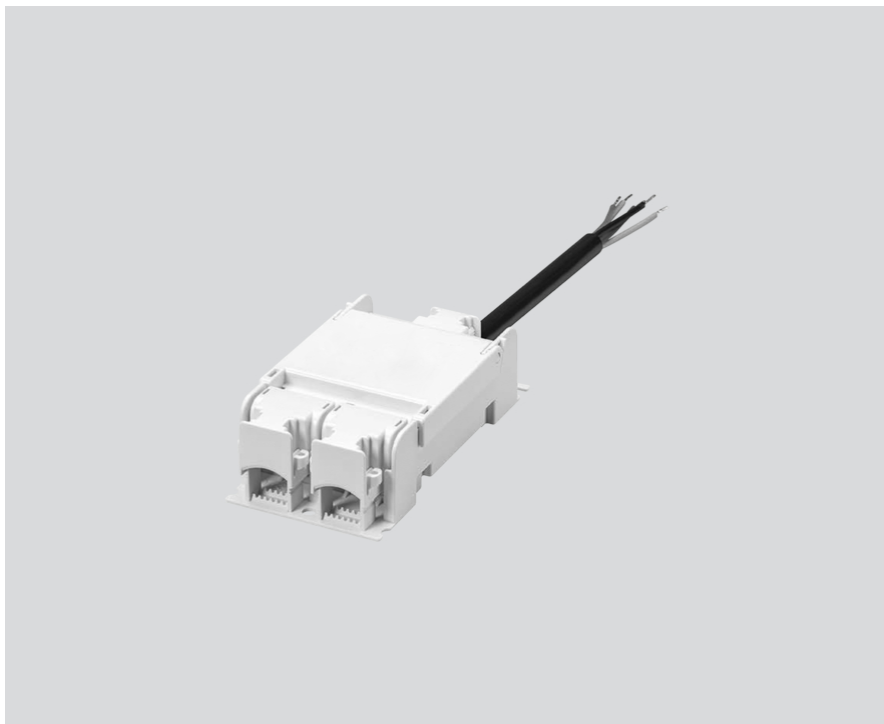

# THROUGH WIRING CONNECTION BOX

005-2551110

Project / Type

Notes

Count / Date

## General

DALI cable  $\varnothing$  4 – 12 mm

## Physical

length 105 mm

width 58 mm

height 30 mm

0.07 kg