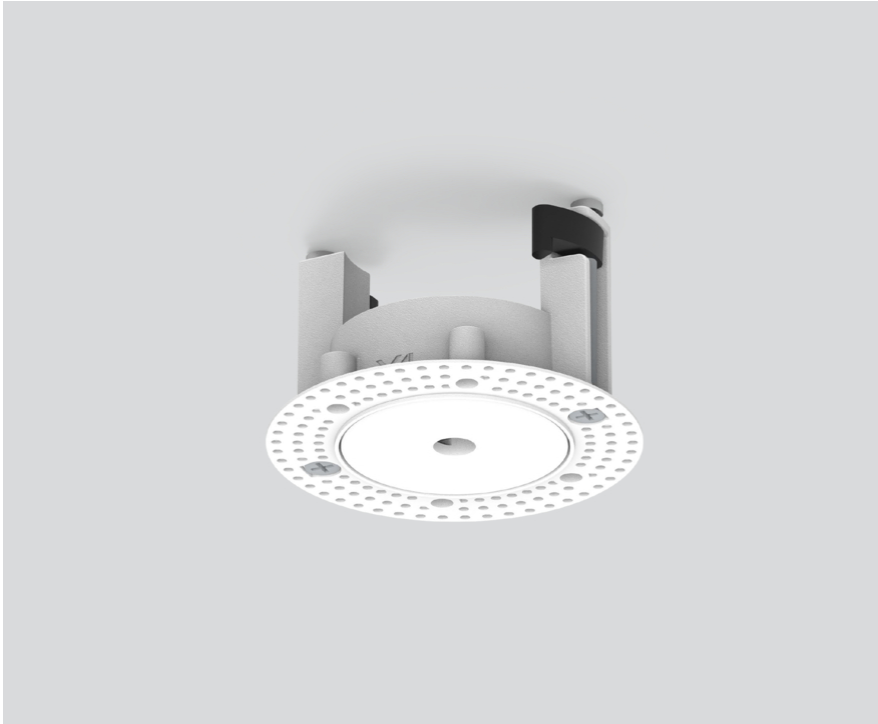

MOUNTING SET trimless

005-3511017

Project / Type

Notes

Count / Date

General

traffic white , RAL 9016 ¹

Physical

diameter 75 mm

height 48 mm

0.08 kg

recessed trimless

Cutout

diameter 65 mm

min. ceiling thickness 9 mm

max. ceiling thickness 25 mm

recessed depth 52 mm

¹ RAL code