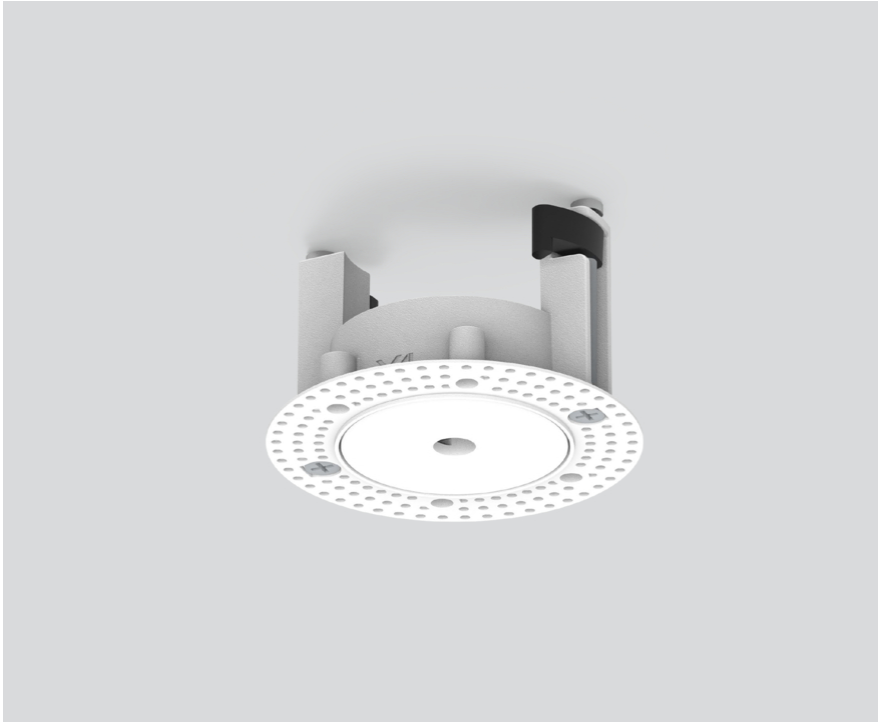

MOUNTING SET trimless

005-3511017

Project / Type

Notes

Count / Date

General

traffic white , RAL 9016 ¹

Physical

diameter 75 mm

height 48 mm

0.08 kg

recessed trimless

Cutout

diameter 65 mm

min. ceiling thickness 9 mm

max. ceiling thickness 25 mm

recessed depth 52 mm

¹ RAL code