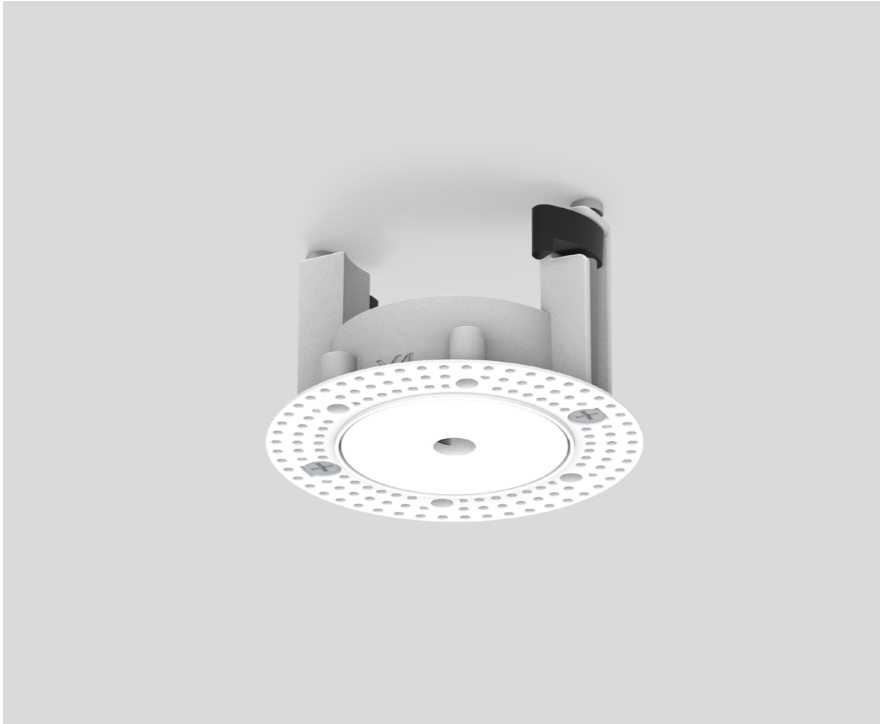

MOUNTING SET trimless

005-3512017

Project / Type

Notes

Count / Date

General

traffic white , RAL 9016 ¹

Physical

diameter 75 mm

height 48 mm

0.08 kg

recessed trimless

Cutout

diameter 65 mm

min. ceiling thickness 9 mm

max. ceiling thickness 25 mm

recessed depth 52 mm

¹ RAL code

Product drawing