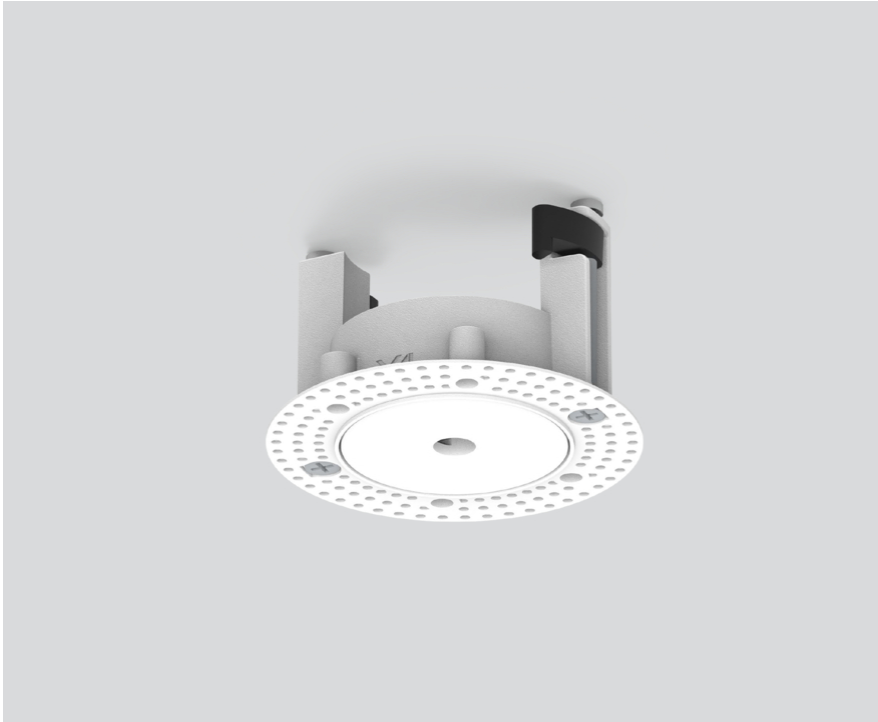

# MOUNTING SET trimless

005-3512017

Project / Type

Notes

Count / Date

## General

traffic white , RAL 9016 <sup>1</sup>

## Physical

diameter 75 mm

height 48 mm

0.08 kg

recessed trimless