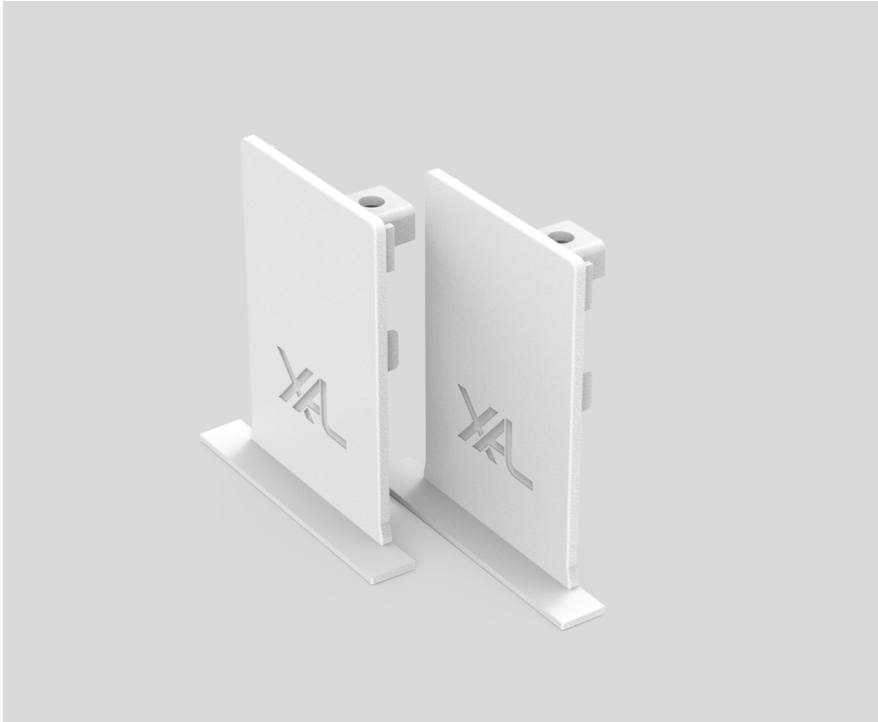

END CAPS

042-1090017

Project / Type

Notes

Count / Date

General

1 pair

traffic white , RAL 9016 ¹

Physical

length 65 mm

width 40 mm

height 4 mm

recessed trimless

¹ RAL code