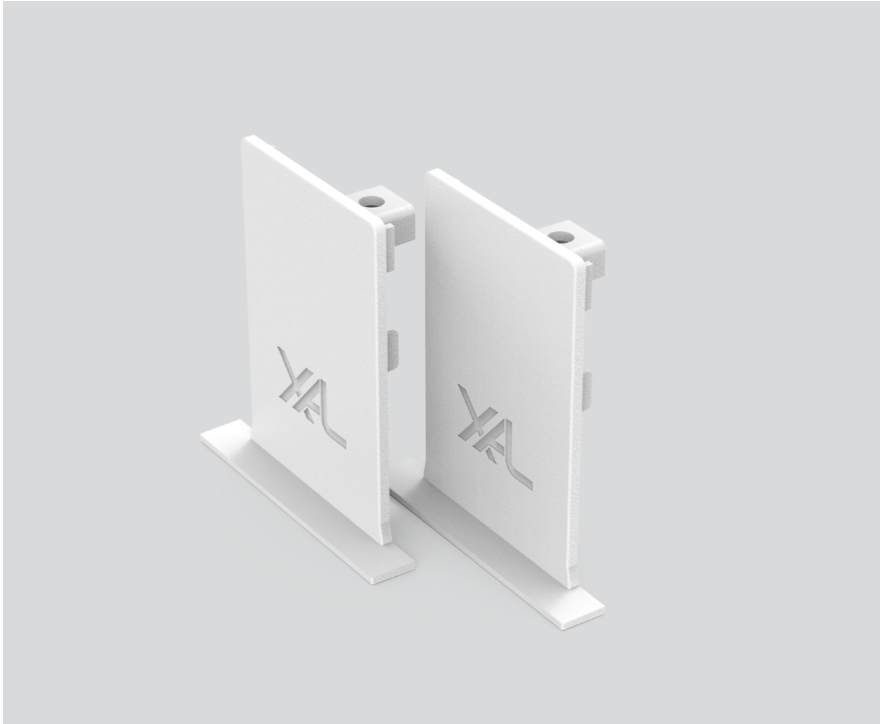

## General

1 pair

pure white, RAL 9010 <sup>1</sup>

## Physical

length 65 mm

width 40 mm

height 4 mm

recessed trimless

<sup>1</sup> RAL code