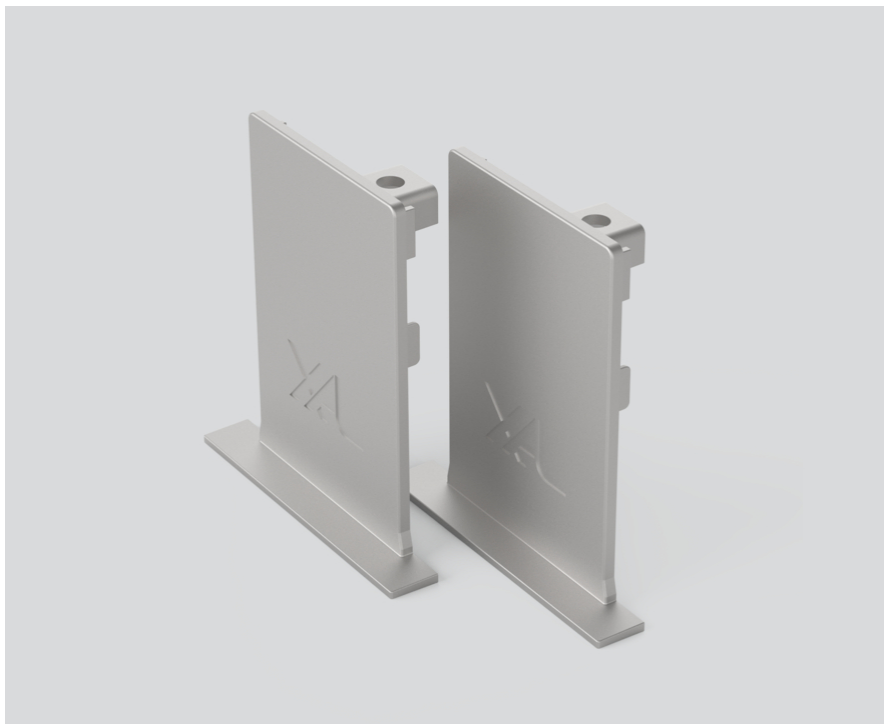

END CAPS

042-109001G

Project / Type

Notes

Count / Date

General

1 pair

white aluminium, RAL 9006 ¹

Physical

length 65 mm

width 40 mm

height 4 mm

recessed trimless

¹ RAL code