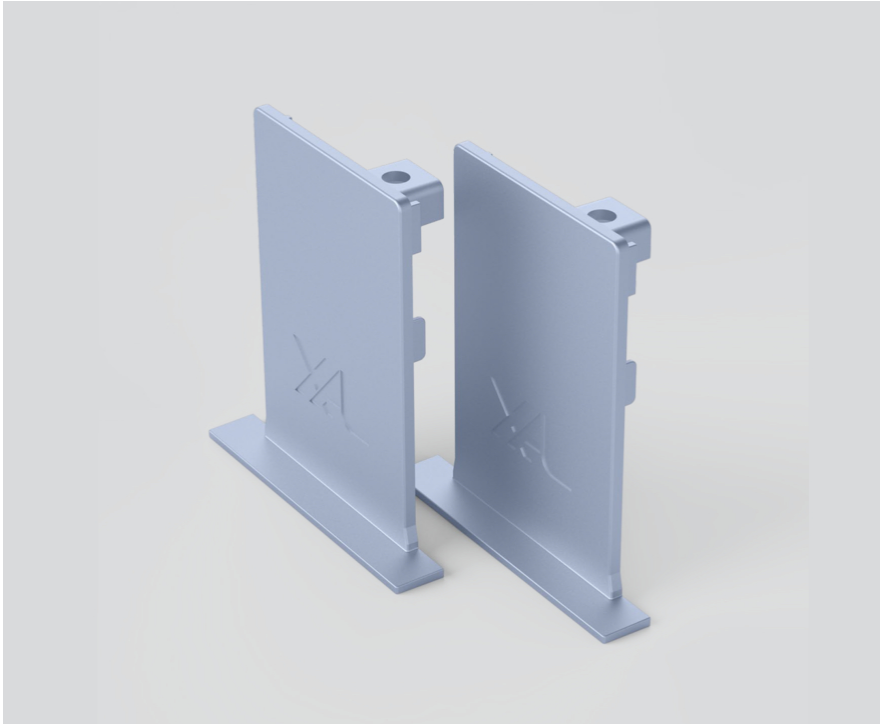

## General

1 pair

special colours

## Physical

length 65 mm

width 40 mm

height 4 mm

recessed trimless