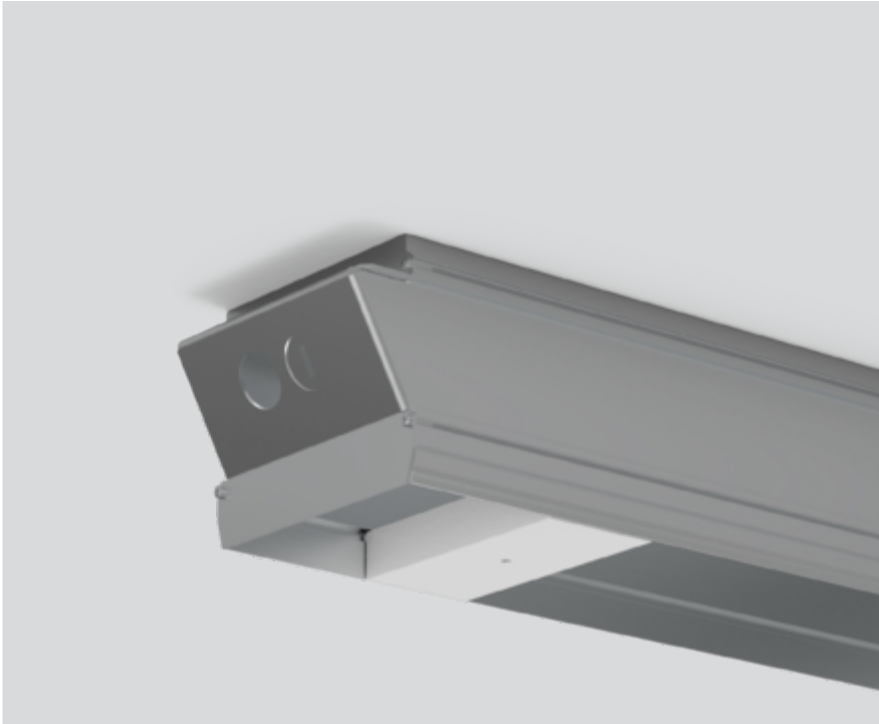

CONCRETE INSTALLATION HOUSING

035-04096

Project / Type

Notes

Count / Date

General

935 mm

Physical

length 935 mm

width 75 mm

height 88 mm

1.91 kg

recessed

Product drawing