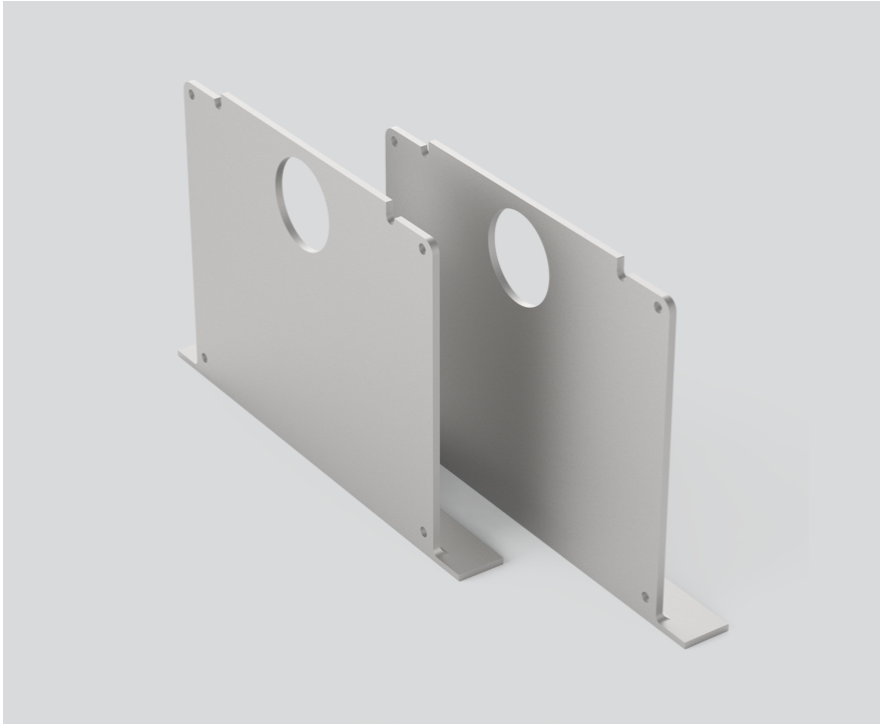

END CAPS

035-1315G

Project / Type

Notes

Count / Date

General

1 pair

white aluminium, RAL 9006 ¹

Physical

length 120 mm

width 82 mm

0.15 kg

recessed trim

¹ RAL code