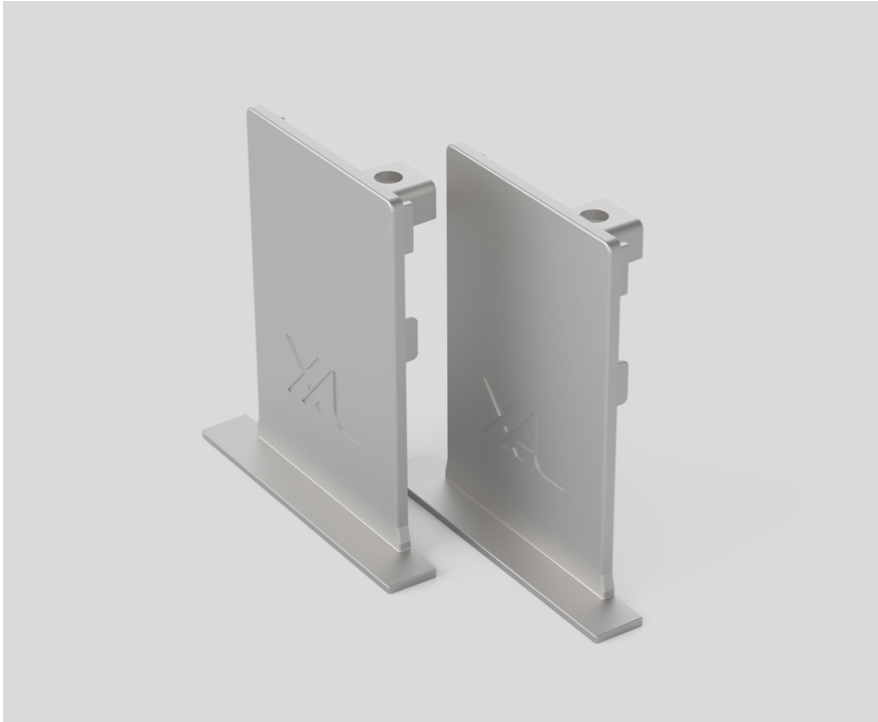

END CAPS

042-709001G

Project / Type

Notes

Count / Date

General

1 pair

white aluminium, RAL 9006 ¹

Physical

length 55 mm

width 60 mm

height 8 mm

recessed trim

¹ RAL code