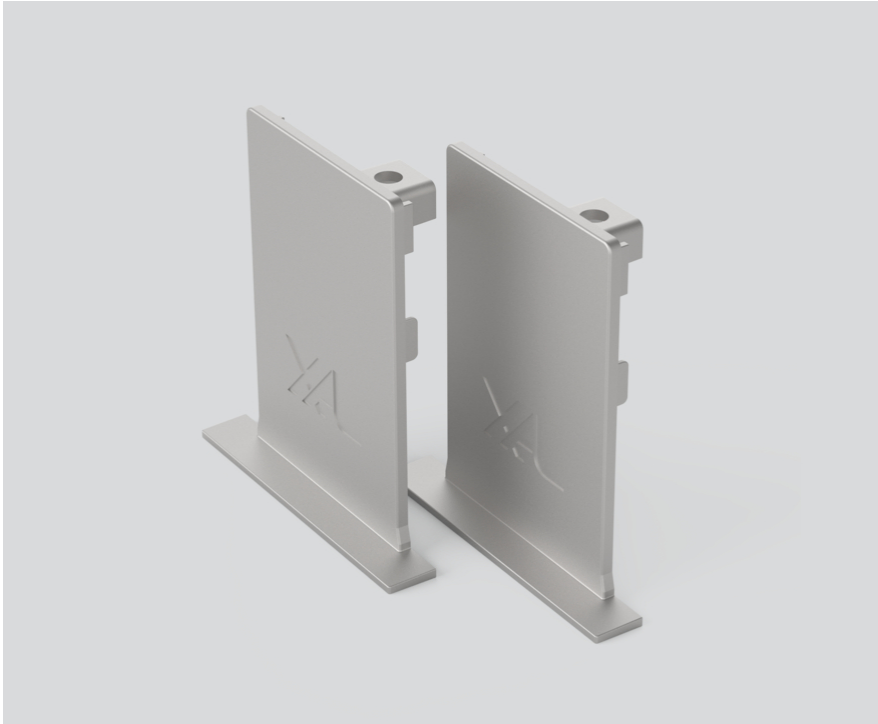

END CAPS

042-709001G

Project / Type

Notes

Count / Date

General

1 pair

white aluminium, RAL 9006 ¹

Physical

length 55 mm

width 60 mm

height 8 mm

recessed trim

¹ RAL code