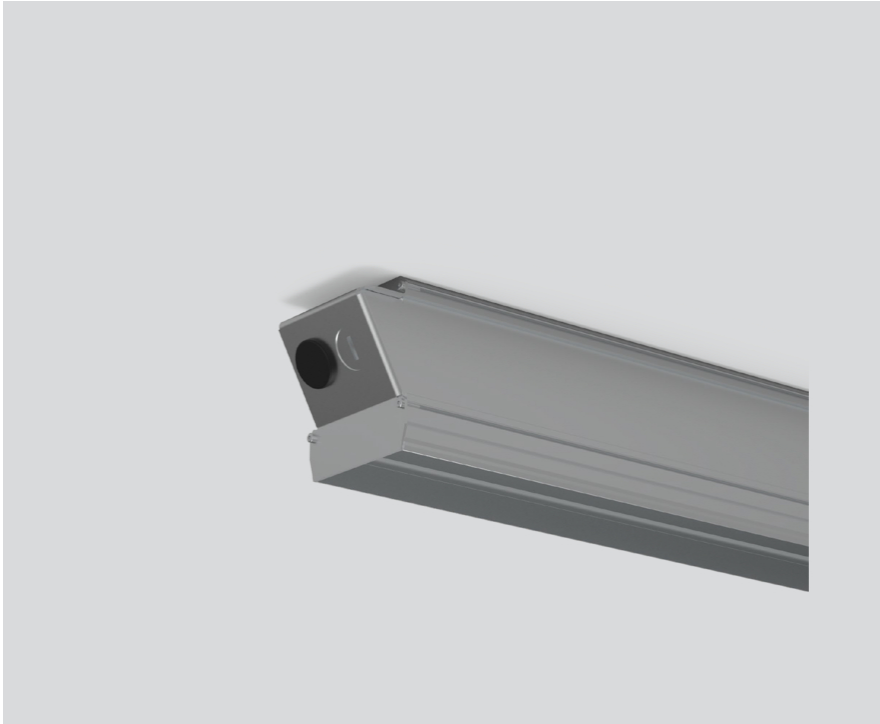

CONCRETE INSTALLATION HOUSING

045-3594010

Project / Type

Notes

Count / Date

General

1262 mm

Physical

length 1262 mm

width 75 mm

height 88 mm

1.86 kg

recessed

Product drawing