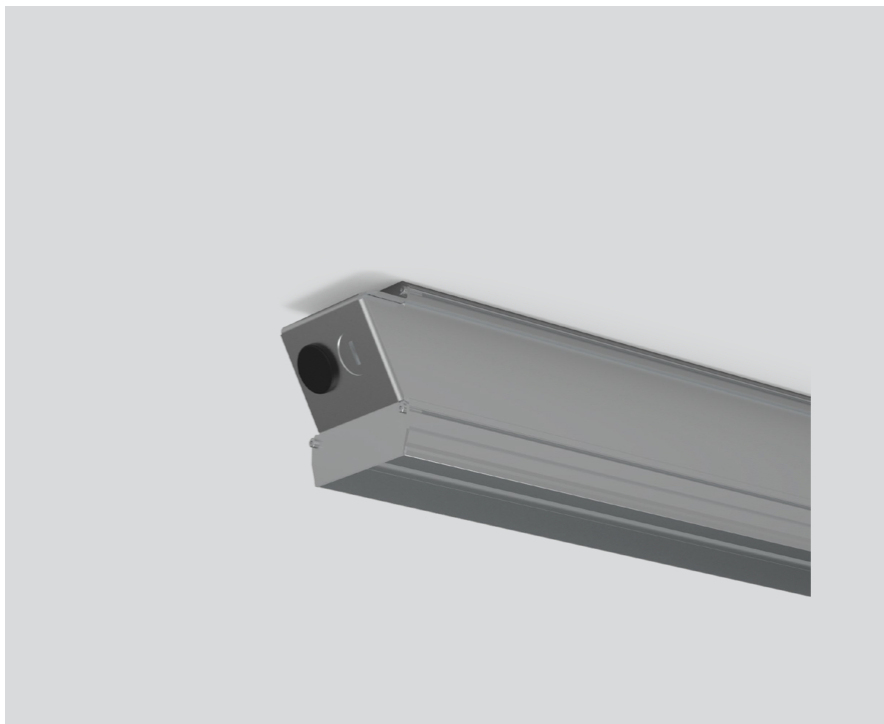

CONCRETE INSTALLATION HOUSING

045-3598010

Project / Type

Notes

Count / Date

General

2462 mm

Physical

length 2462 mm

width 75 mm

height 88 mm

3.2 kg

recessed

Product drawing