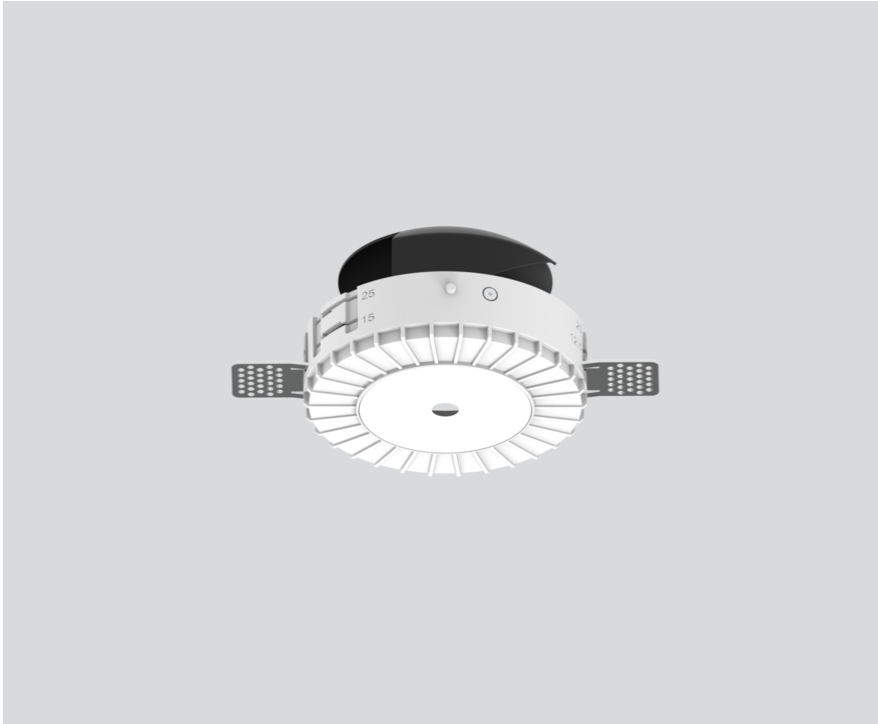

MOUNTING SET trimless

048-1598107

Project / Type

Notes

Count / Date

General

for plasterboard ceilings 12.5/15/25 mm
traffic white , RAL 9016 ¹

Physical

diameter 105 mm

height 68 mm

0.02 kg

recessed trimless

Cutout

diameter 106 mm

¹ RAL code

Product drawing