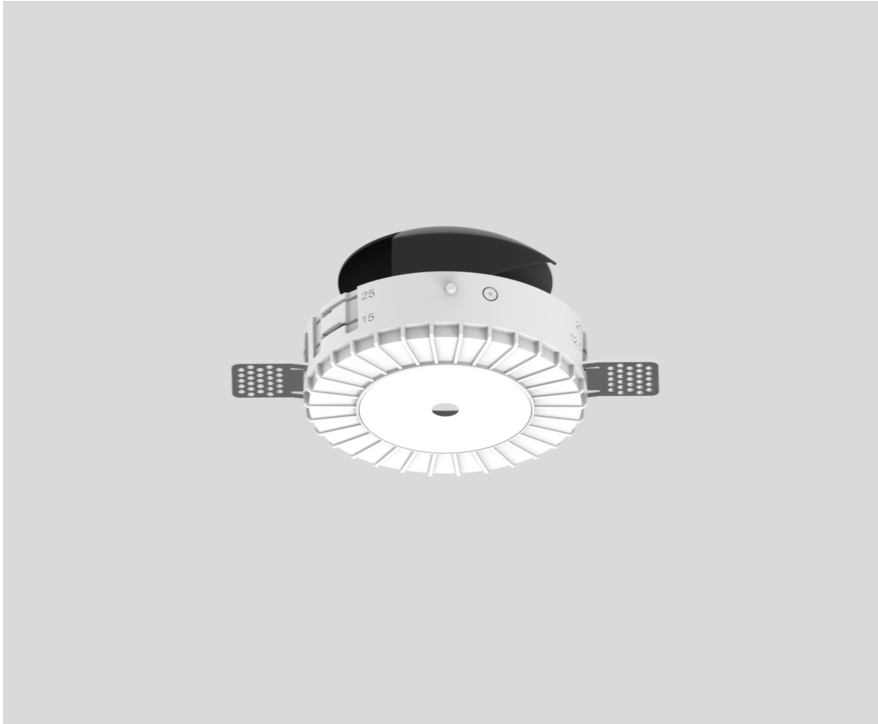

# MOUNTING SET trimless

048-1598107

Project / Type

Notes

Count / Date

## General

for plasterboard ceilings 12.5/15/25 mm  
traffic white , RAL 9016 <sup>1</sup>

## Physical

diameter 105 mm

height 68 mm

0.02 kg

recessed trimless