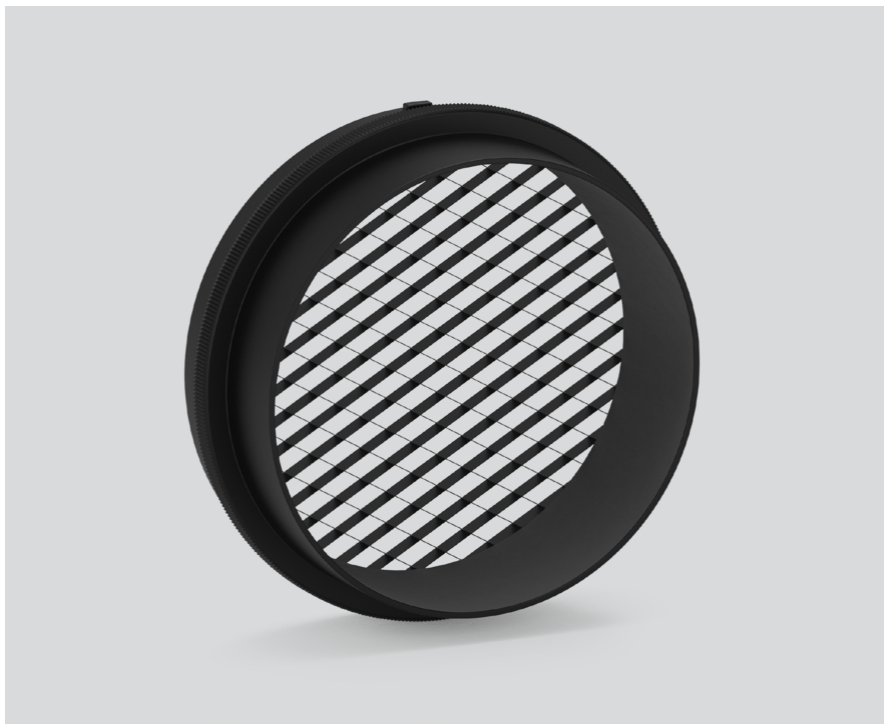

# SNOOT WITH HONEYCOMB LOUVER

048-2191217

Project / Type

Notes

Count / Date

## General

traffic white , RAL 9016 <sup>1</sup>

## Physical

diameter 74 mm

height 25 mm

0.03 kg

<sup>1</sup> RAL code