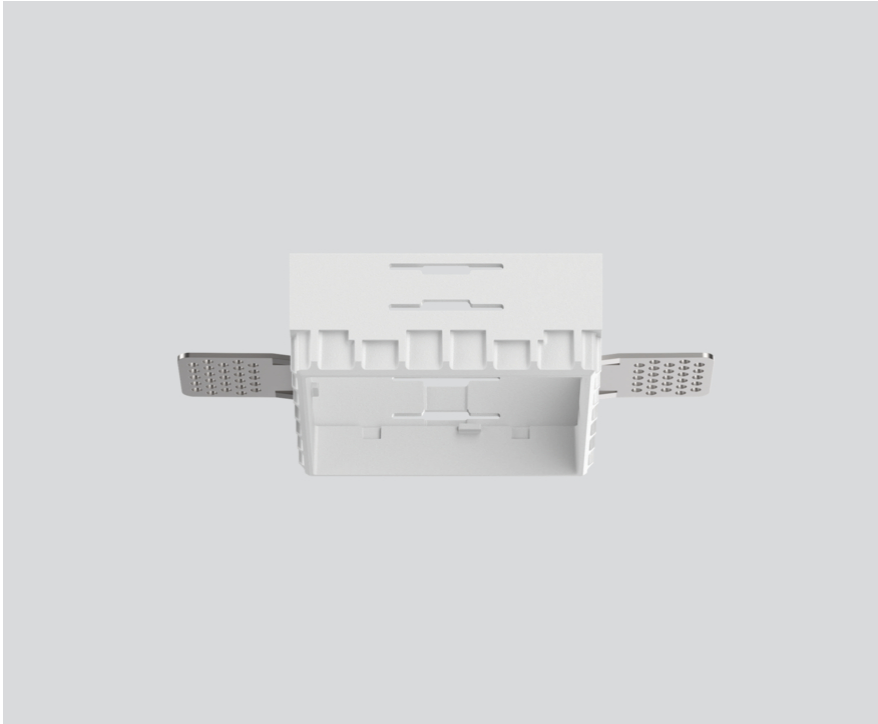

MOUNTING SET trimless

048-2697117

Project / Type _____

Notes _____

Count / Date _____

General

for plasterboard ceilings 12.5/15/25 mm
traffic white , RAL 9016 ¹

Physical

length 72 mm
width 72 mm
height 29 mm
0.07 kg
recessed trimless

Cutout

length 73 mm
width 73 mm

¹ RAL code

Product drawing