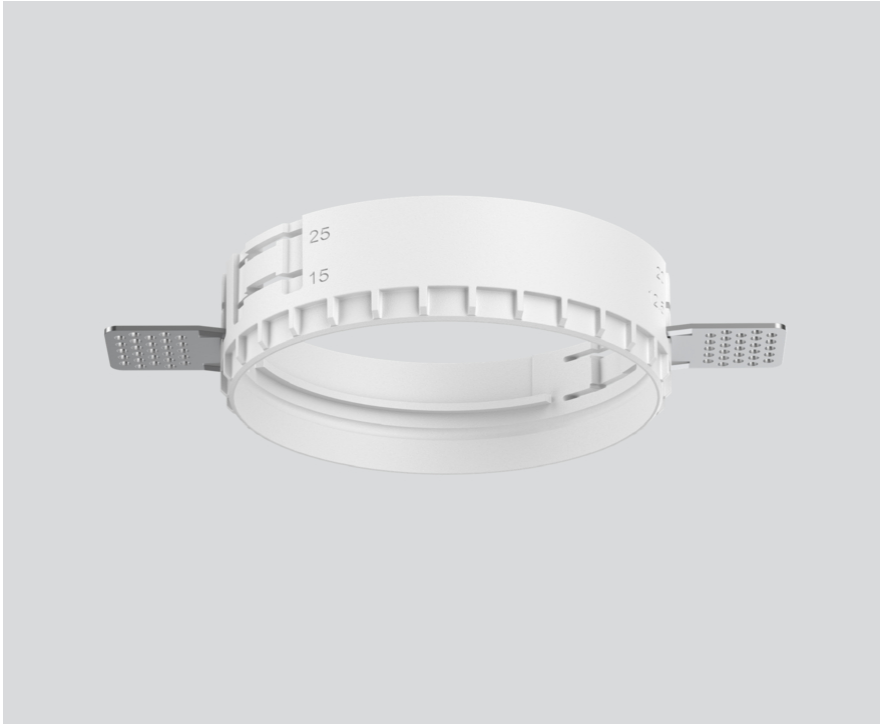

MOUNTING SET trimless

048-2796117

Project / Type

Notes

Count / Date

General

for plasterboard ceilings 12.5/15/25 mm
traffic white , RAL 9016 ¹

Physical

diameter 105 mm

height 29 mm

0.1 kg

recessed trimless

Cutout

diameter 106 mm

¹ RAL code

Product drawing