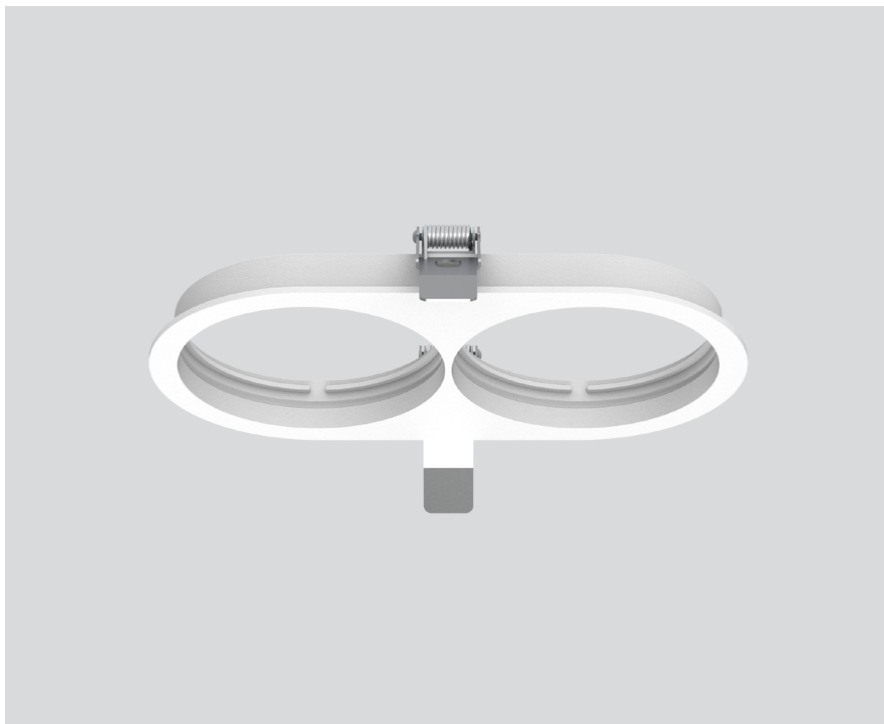

MOUNTING SET with trim

2 lamps

048-2798317

Project / Type

Notes

Count / Date

General

for intermediate ceilings
traffic white , RAL 9016 ¹

Physical

length 218 mm
width 118 mm
height 35 mm
0.18 kg
recessed trim

Cutout

length 205 mm
width 105 mm
min. ceiling thickness 2 mm
max. ceiling thickness 25 mm

¹ RAL code

Product drawing