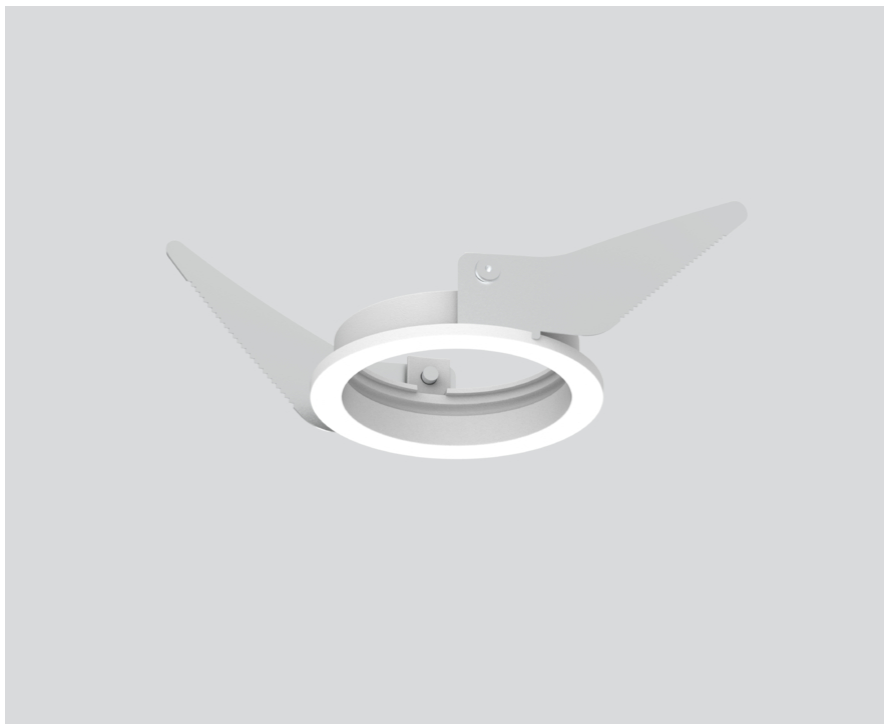

MOUNTING SET with trim 1 lamp

048-2896317

Project / Type

Notes

Count / Date

General

for intermediate ceilings
traffic white , RAL 9016 ¹

Physical

diameter 60 mm
height 40 mm
0.04 kg
recessed trim

Cutout

diameter 56 mm
min. ceiling thickness 2 mm
max. ceiling thickness 25 mm

¹ RAL code

Product drawing