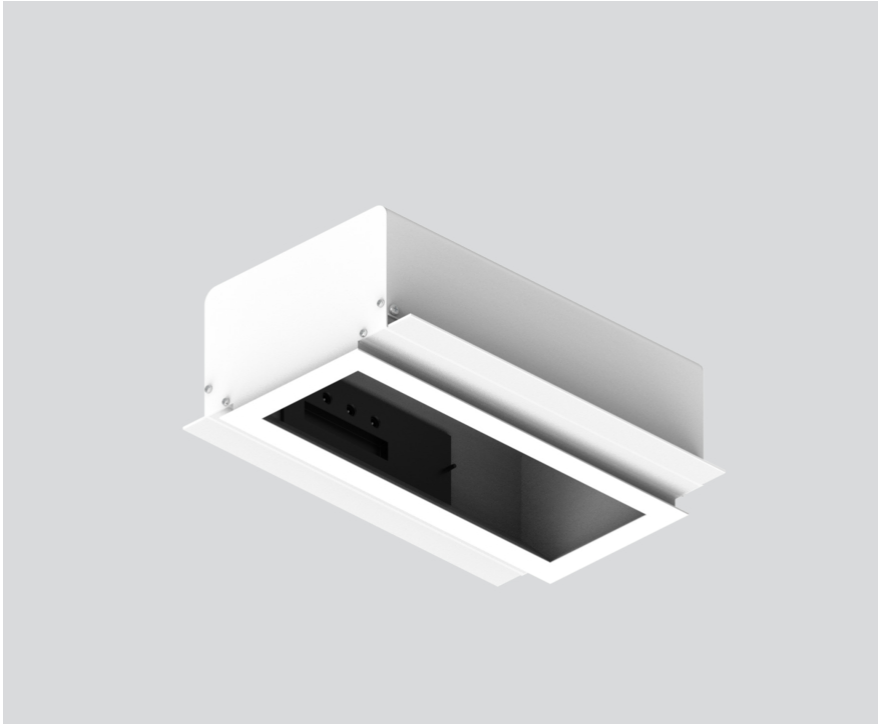

MOUNTING HOUSING

300 trimless linear

049-8843037

Project / Type

Notes

Count / Date

General

Ceiling , Recessed

traffic white , RAL 9016 ¹

IP20

Electrical

DALI-2

220-240 V

PC1

1 DALI Addr.

Physical

length 308 mm

width 252 mm

height 120 mm

Cutout

length 308 mm

width 136 mm

min. ceiling thickness 12.5 mm

max. ceiling thickness 12.5 mm

recessed depth 175 mm

Installation housing in pressed steel sheet with rectangular cut-out; for trimless installation in plasterboard ceilings; special edge design with perforations for better adhesion of filler; suitable for ceiling thickness of 12.5 mm; 3 non-reversible plug and play connector sockets for power supply to the spotlights; spotlight can be installed and moved without tools by means of magnetic holders; hot plug protection; surface traffic white powder coated; degree of protection IP20; PC1; incl. DALI-2 converter; all spotlights together DALI dimmable; control gear replaceable by an authorized professional;