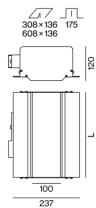

Product drawing

Installation instructions