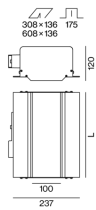

### Physical

length 608 mm

width 269 mm

height 120 mm

### Cutout

length 608 mm

width 136 mm

min. ceiling thickness 12.5 mm

max. ceiling thickness 12.5 mm

recessed depth 175 mm

Installation housing in pressed steel sheet with rectangular cut-out; for trimless installation in plasterboard ceilings; special edge design with perforations for better adhesion of filler; suitable for ceiling thickness of 12.5 mm; 6 non-reversible plug and play connector sockets for power supply to the spotlights; spotlight can be installed and moved without tools by means of magnetic holders; hot plug protection; surface jet black powder coated; degree of protection IP20; PC1; incl. DALI-2 converter; all spotlights together DALI dimmable; control gear replaceable by an authorized professional;

### Product drawing