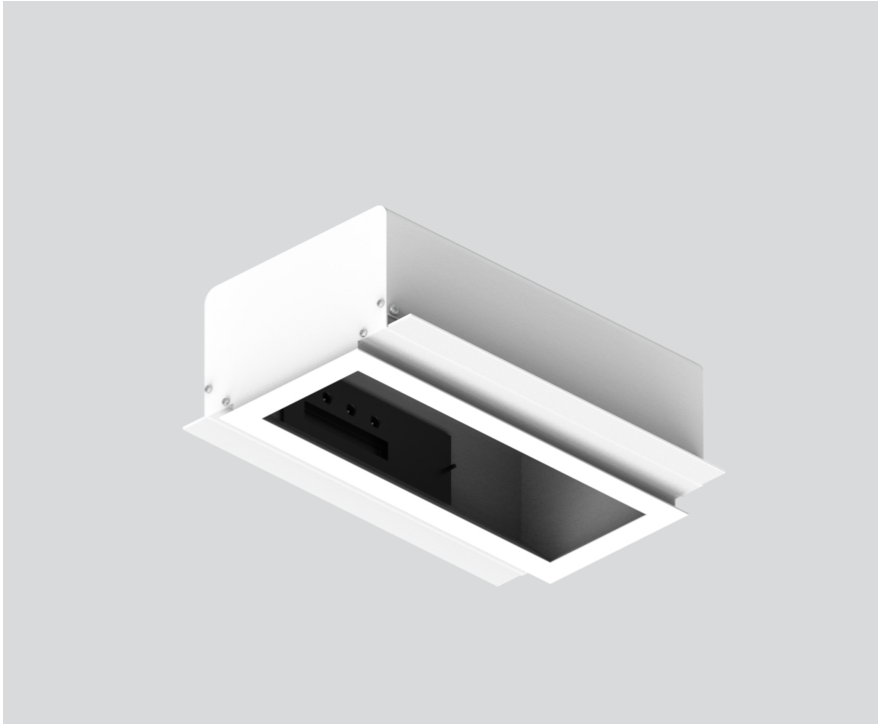

MOUNTING HOUSING

300 trim linear

049-8853037

Project / Type

Notes

Count / Date

General

Ceiling , Recessed

traffic white , RAL 9016 ¹

IP20

Electrical

DALI-2

PC1 220-240V

1 DALI Addr.

Physical

length 344 mm

width 254 mm

height 120 mm

Cutout

length 335 mm

width 135 mm

min. ceiling thickness 12.5 mm

max. ceiling thickness 12.5 mm

recessed depth 175 mm

¹ RAL code

Installation housing in pressed steel sheet with rectangular cut-out; with wrap around edge; suitable for ceiling thickness of 12.5 mm; 3 non-reversible plug and play connector sockets for power supply to the spotlights; spotlight can be installed and moved without tools by means of magnetic holders; hot plug protection; surface traffic white powder coated; degree of protection IP20; PC1 220-240V; incl. DALI-2 converter; all spotlights together DALI dimmable; control gear replaceable by an authorized professional;