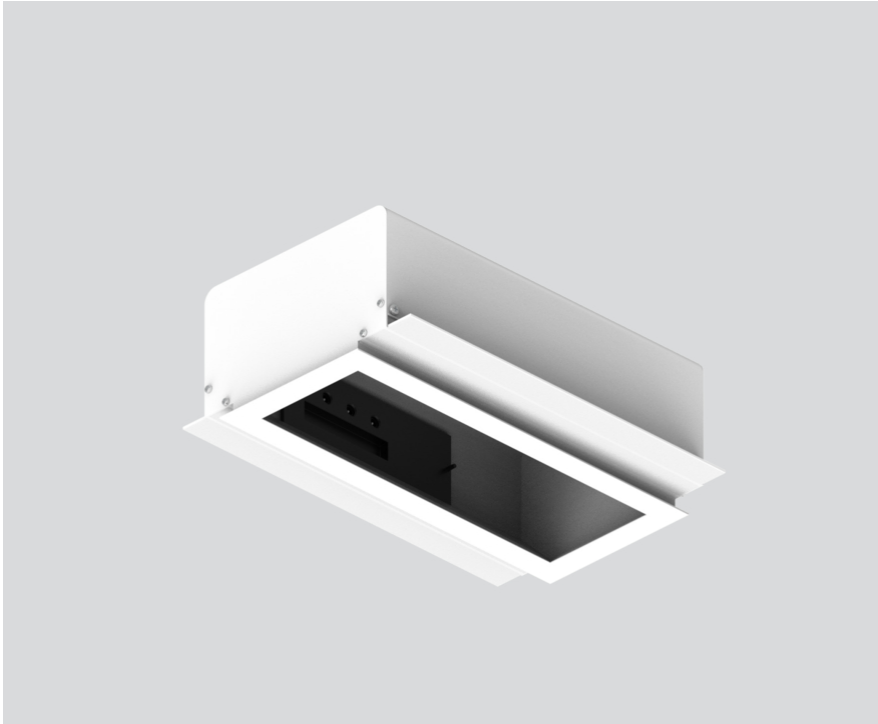

MOUNTING HOUSING

300 trim linear

049-8853037

Project / Type

Notes

Count / Date

General

Ceiling , Recessed

traffic white , RAL 9016 ¹

IP20

Electrical

DALI-2

PC1 220-240V

1 DALI Addr.

Physical

length 344 mm

width 254 mm

height 120 mm

Cutout

length 335 mm

width 135 mm

min. ceiling thickness 12.5 mm

max. ceiling thickness 12.5 mm

recessed depth 175 mm

Installation housing in pressed steel sheet with rectangular cut-out; with wrap around edge; suitable for ceiling thickness of 12.5 mm; 3 non-reversible plug and play connector sockets for power supply to the spotlights; spotlight can be installed and moved without tools by means of magnetic holders; hot plug protection; surface traffic white powder coated; degree of protection IP20; PC1 220-240V; incl. DALI-2 converter; all spotlights together DALI dimmable; control gear replaceable by an authorized professional;