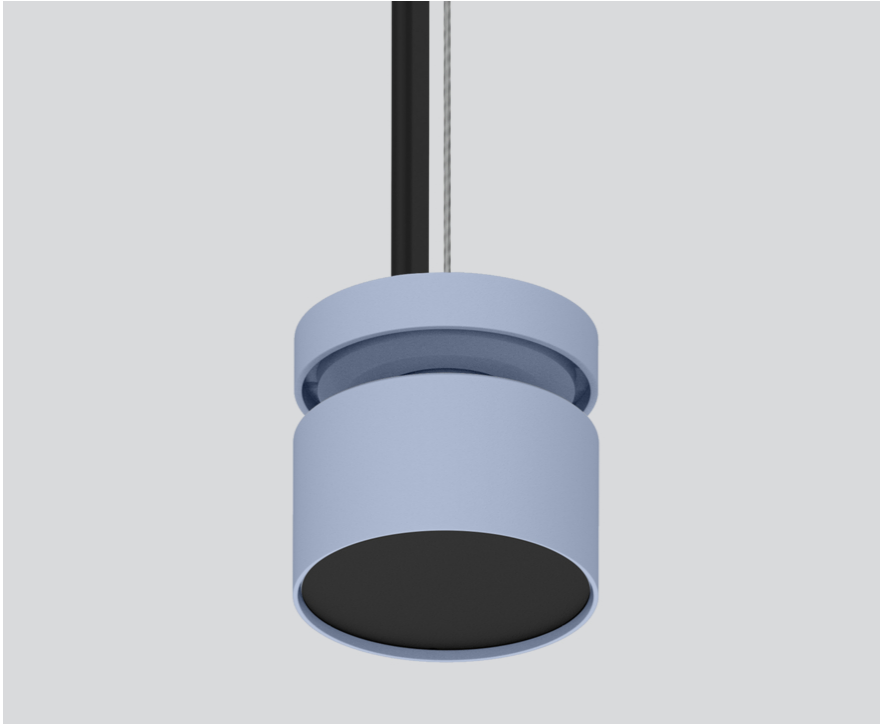

FLEX NODE CONNECTOR

050-202223X

Project / Type

Notes

Count / Date

General

suspended | chrome cable

special colours

Cable chrome

Physical

diameter 64 mm

height 60 mm

0.65 kg

cable length 1500 mm

suspended