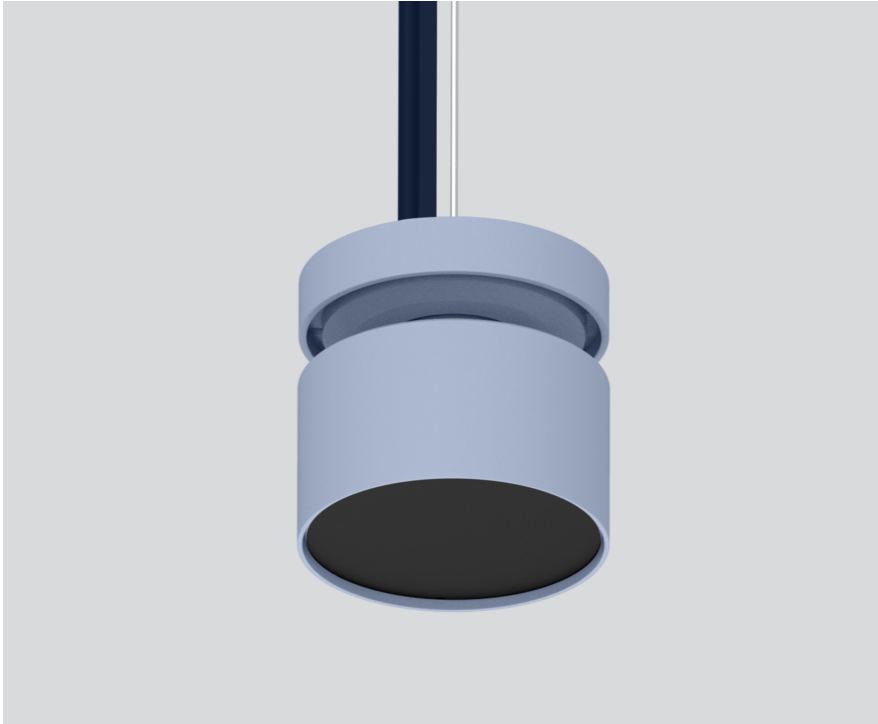

# FLEX NODE CONNECTOR

050-202223X

Project / Type

Notes

Count / Date

## General

suspended | chrome cable

special colours

Cable chrome

## Physical

diameter 64 mm

height 60 mm

0.65 kg

cable suspension 1500 mm incl. feeder