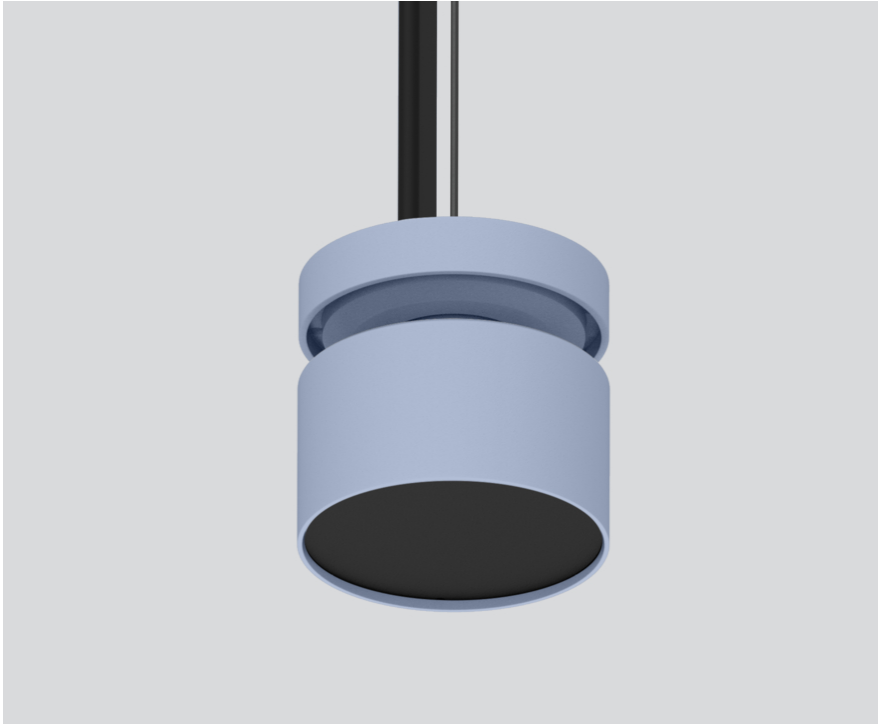

FLEX NODE CONNECTOR

050-202224X

Project / Type

Notes

Count / Date

General

suspended | black cable

special colours

Cable black

Physical

diameter 64 mm

height 60 mm

0.65 kg

cable suspension 1500 mm incl. feeder