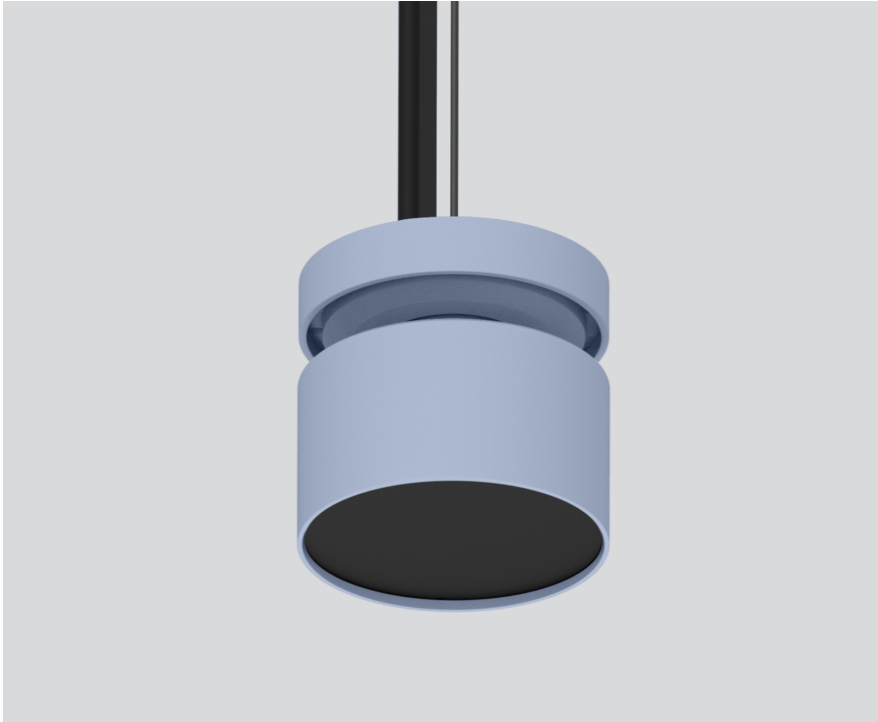

FLEX NODE CONNECTOR

050-202224X

Project / Type

Notes

Count / Date

General

suspended | black cable

special colours

Cable black

Physical

diameter 64 mm

height 60 mm

0.65 kg

cable suspension 1500 mm incl. feeder