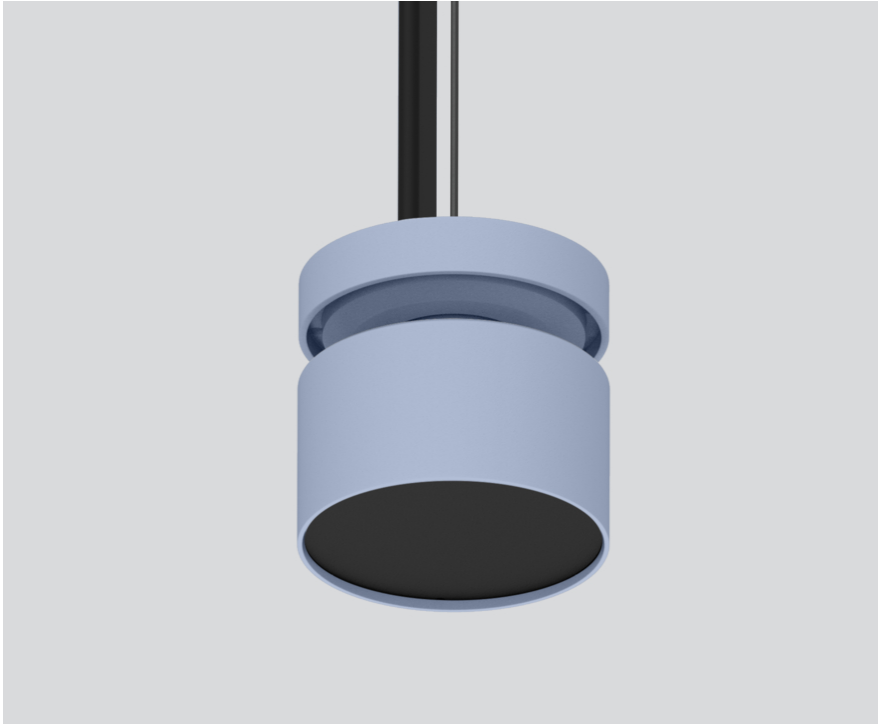

# NODE CONNECTOR

050-202224X

Project / Type \_\_\_\_\_

Notes \_\_\_\_\_

Count / Date \_\_\_\_\_

## General

black cable \_\_\_\_\_

special colours \_\_\_\_\_

Cable black \_\_\_\_\_

## Physical

diameter 64 mm \_\_\_\_\_

height 60 mm \_\_\_\_\_

0.65 kg \_\_\_\_\_

cable length 1500 mm \_\_\_\_\_

suspended \_\_\_\_\_