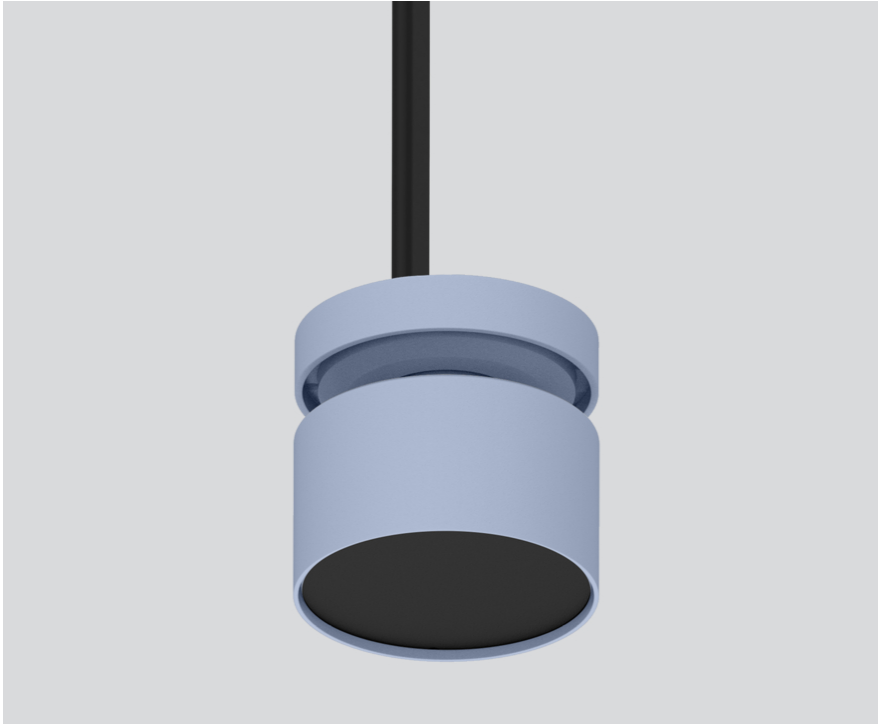

FLEX NODE CONNECTOR

050-202243X

Project / Type

Notes

Count / Date

General

surface mounted incl. feeder

special colours

Physical

diameter 64 mm

height 60 mm

0.65 kg