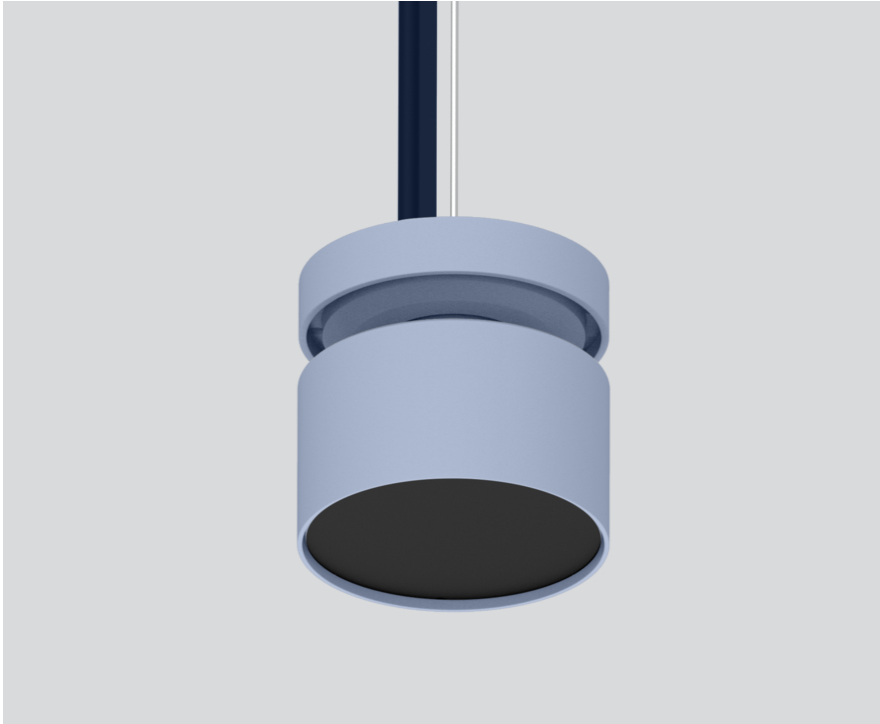

FLEX NODE CONNECTOR

050-202243X

Project / Type _____

Notes _____

Count / Date _____

General

surface mounted incl. feeder _____
special colours _____

Physical

diameter 64 mm _____
height 60 mm _____
0.65 kg _____