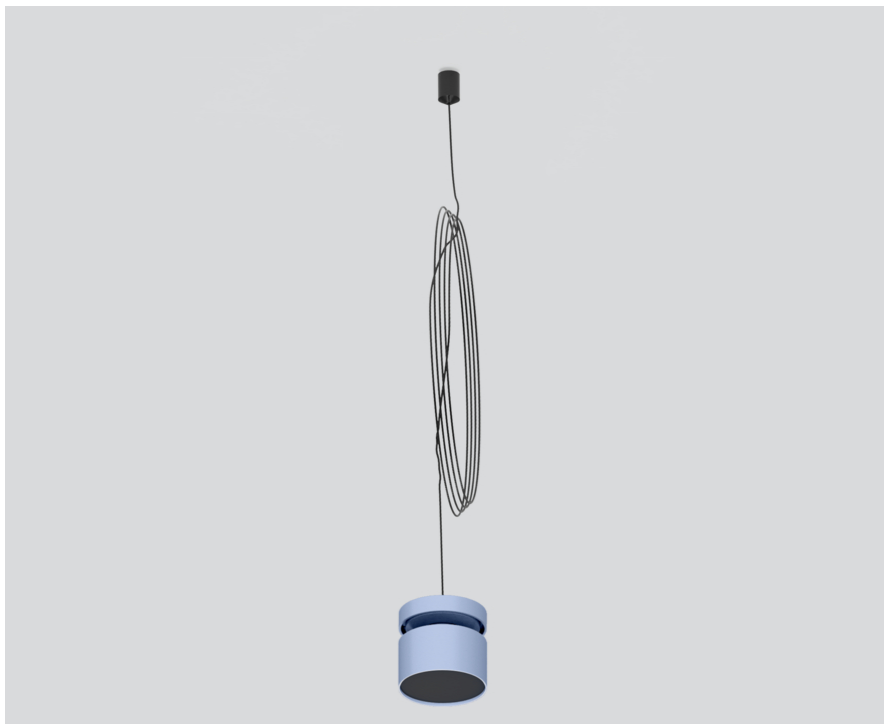

FLEX NODE CONNECTOR

050-203314X

Project / Type

Notes

Count / Date

General

suspended | black cable

special colours

Cable black

Physical

diameter 64 mm

height 60 mm

0.45 kg

cable suspension 1500 mm