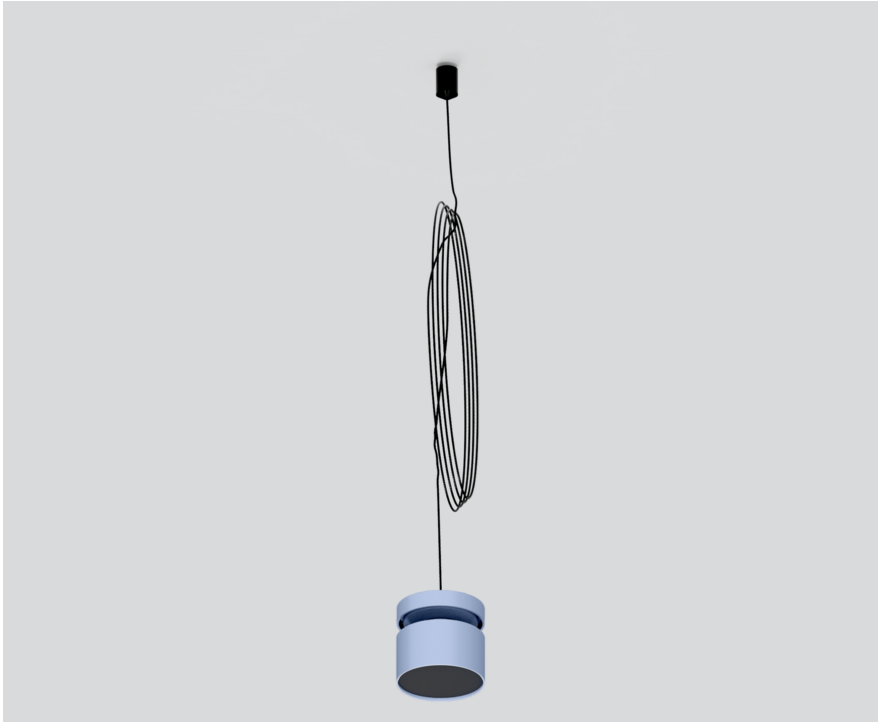

FLEX NODE CONNECTOR

050-203314X

Project / Type

Notes

Count / Date

General

suspended | black cable

special colours

Cable black

Physical

diameter 64 mm

height 60 mm

0.45 kg

cable suspension 1500 mm