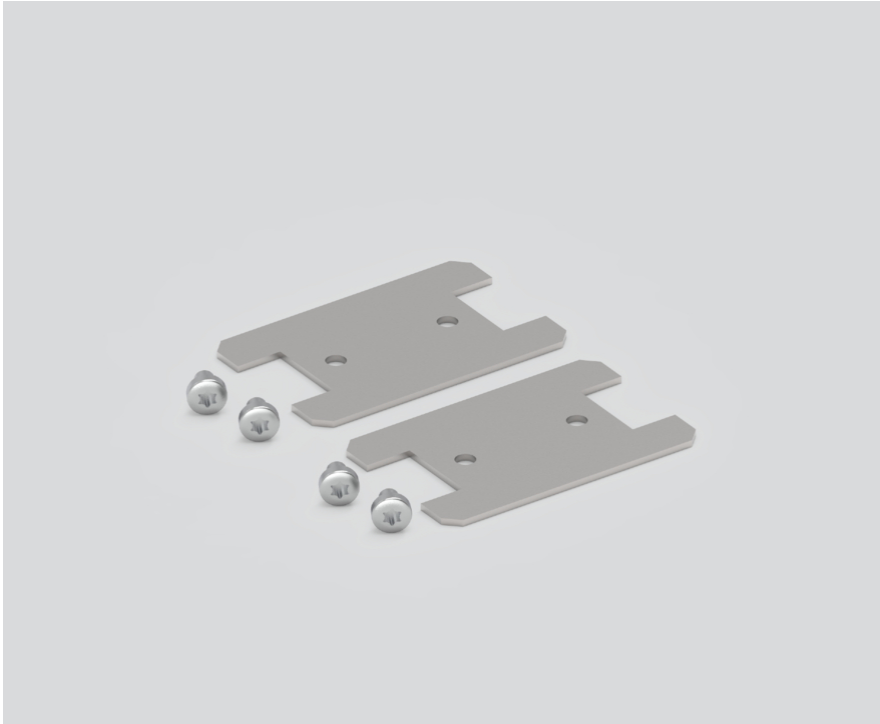

LINEAR CONNECTOR

050-2551100

Project / Type

Notes

Count / Date

General

1 piece

Physical

length 60 mm

width 38 mm

0.03 kg