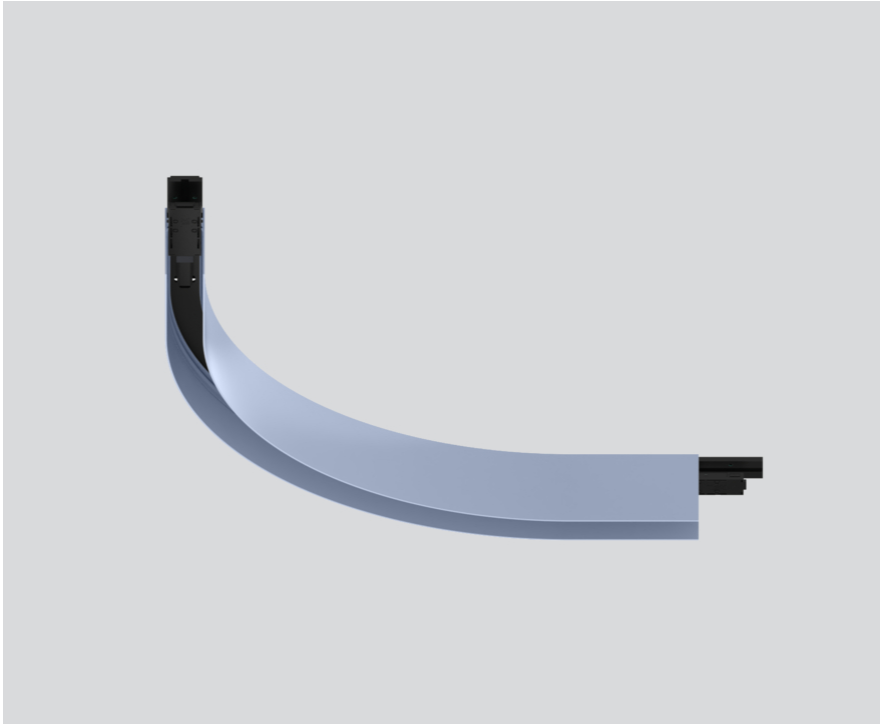

# CURVE CONNECTOR

050-730303X

Project / Type

Notes

Count / Date

## General

mechanical & electrical R 300 mm

special colours

## Physical

length 416 mm

width 31 mm

height 60 mm

0.7 kg