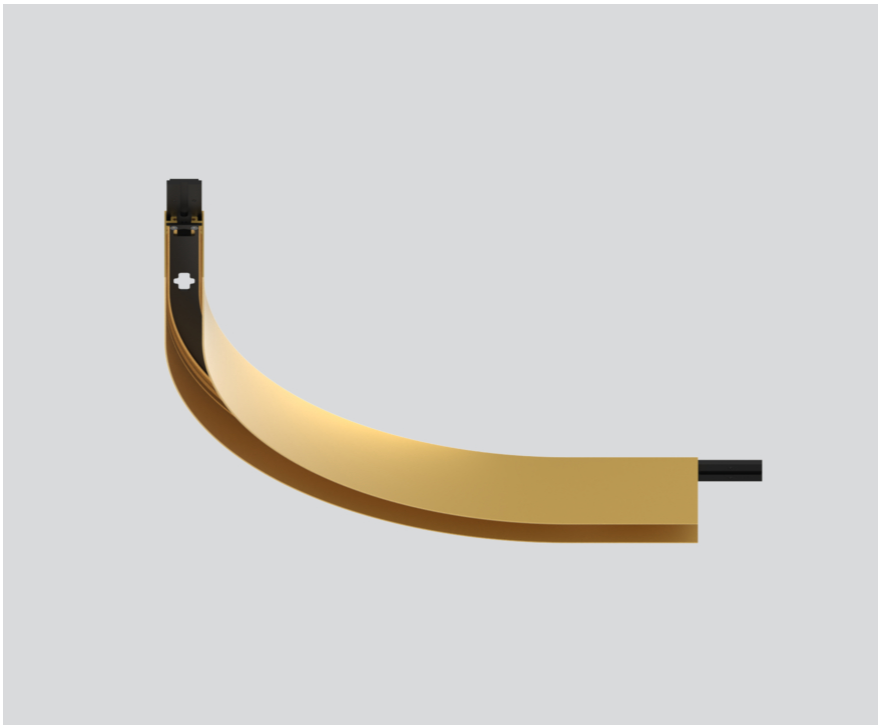

CURVE CONNECTOR

050-730311G

Project / Type

Notes

Count / Date

General

mechanical R 300 mm

gold / black

Physical

length 416 mm

width 31 mm

height 60 mm

0.45 kg