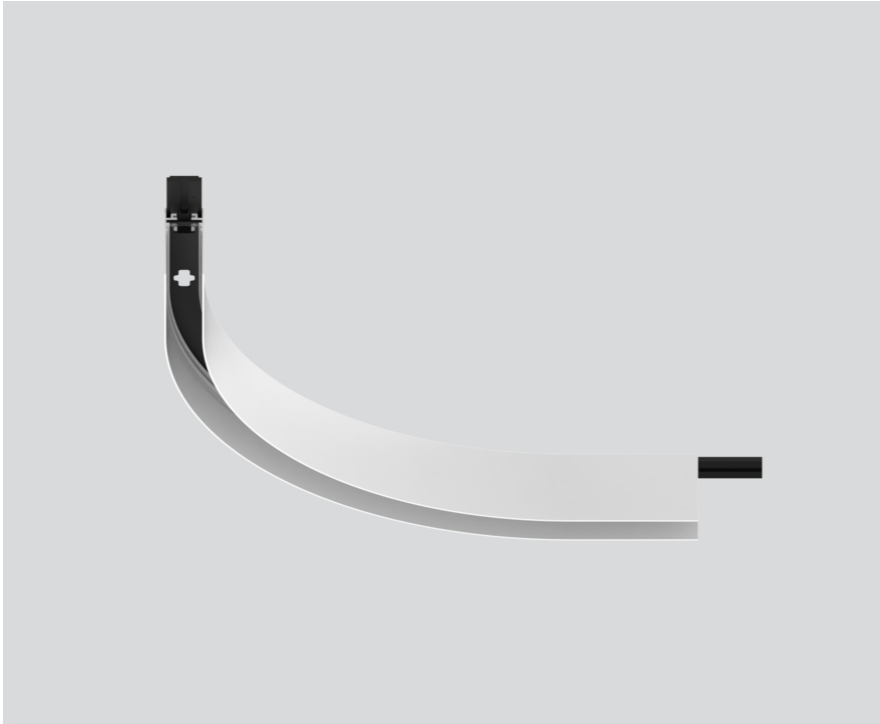

CURVE CONNECTOR

050-730311P

Project / Type

Notes

Count / Date

General

mechanical R 300 mm

white / black

Physical

length 416 mm

width 31 mm

height 60 mm

0.45 kg