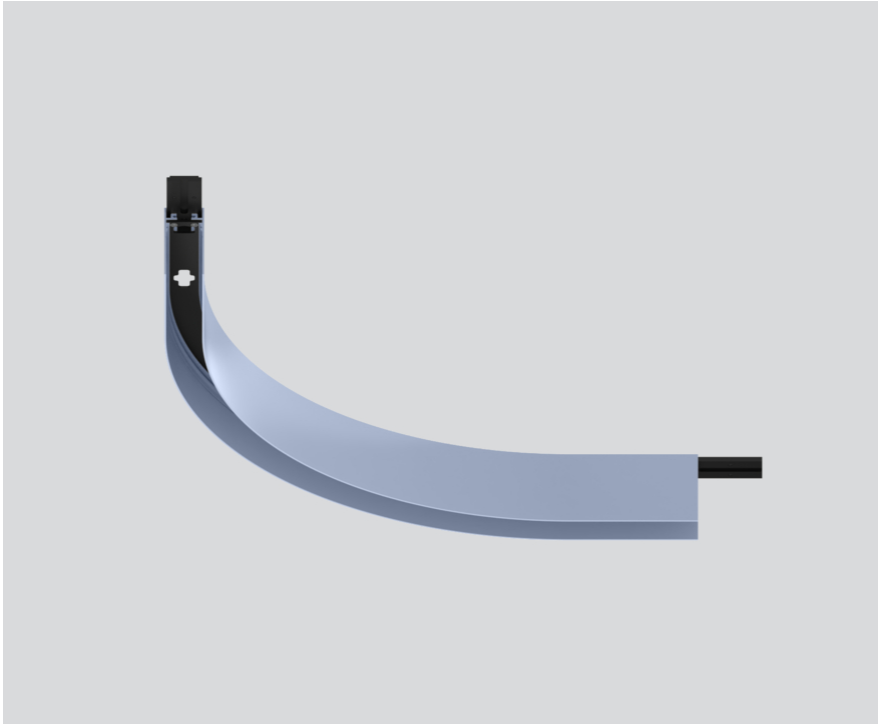

CURVE CONNECTOR

050-730311X

Project / Type

Notes

Count / Date

General

mechanical R 300 mm

special colours

Physical

length 416 mm

width 31 mm

height 60 mm

0.45 kg