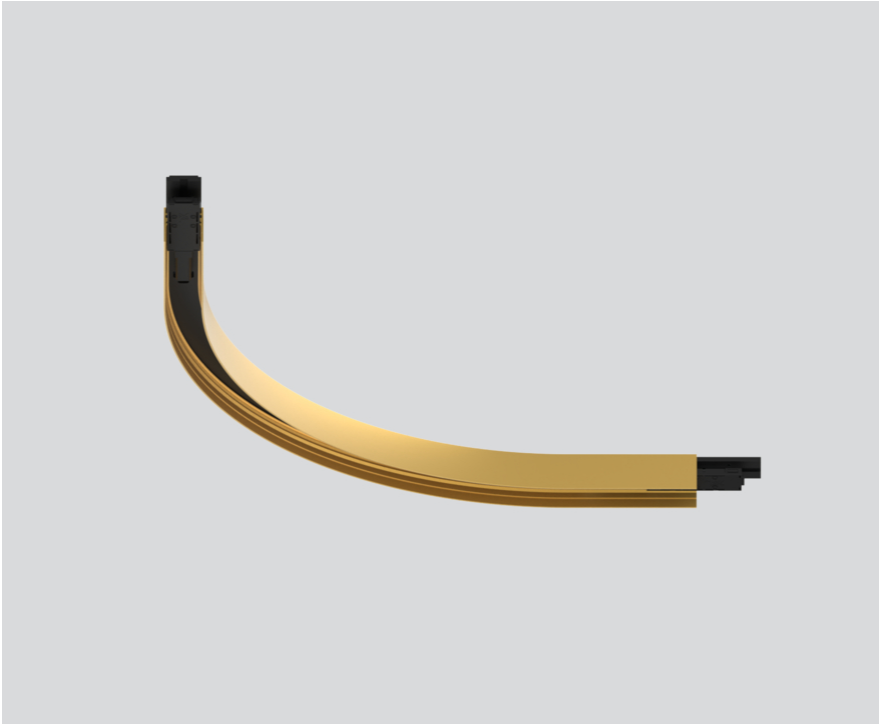

# CURVE CONNECTOR

050-731303G

Project / Type

Notes

Count / Date

## General

mechanical & electrical R 300 mm

gold / black

## Physical

length 416 mm

width 31 mm

height 31 mm

0.4 kg