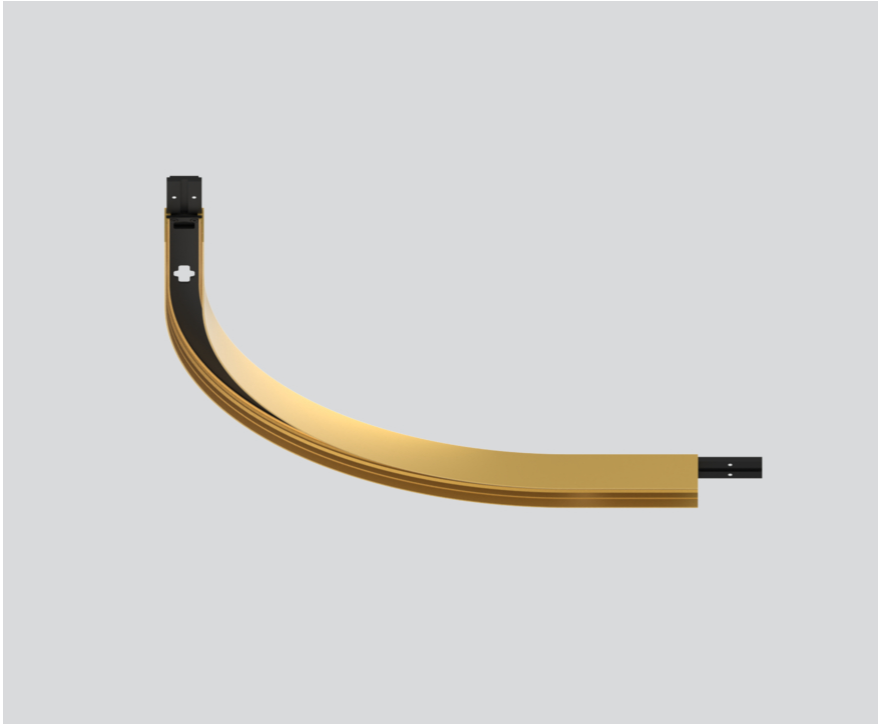

CURVE CONNECTOR

050-731311G

Project / Type

Notes

Count / Date

General

mechanical R 300 mm

gold / black

Physical

length 416 mm

width 31 mm

height 31 mm

0.4 kg