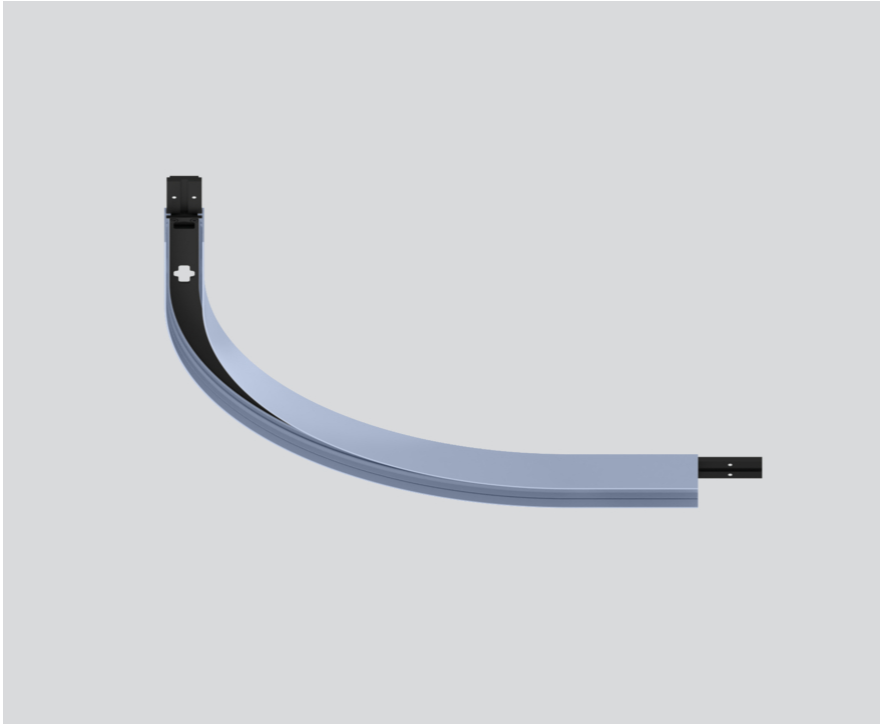

CURVE CONNECTOR

050-731311X

Project / Type _____

Notes _____

Count / Date _____

General

mechanical R 300 mm _____
special colours _____

Physical

length 416 mm _____
width 31 mm _____
height 31 mm _____
0.4 kg _____