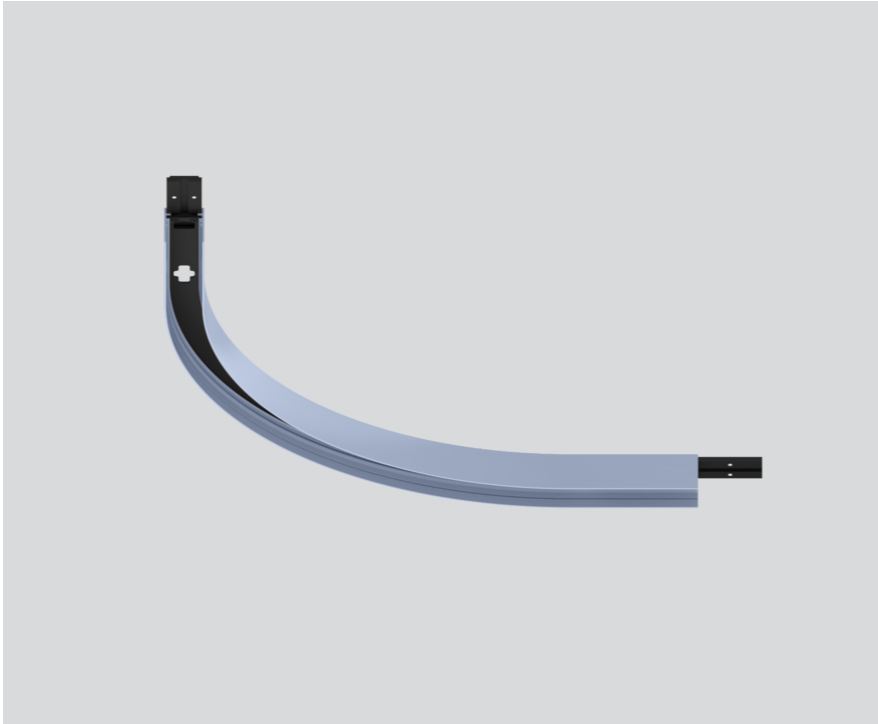

CURVE CONNECTOR

050-731311X

Project / Type

Notes

Count / Date

General

mechanical R 300 mm

special colours

Physical

length 416 mm

width 31 mm

height 31 mm

0.4 kg