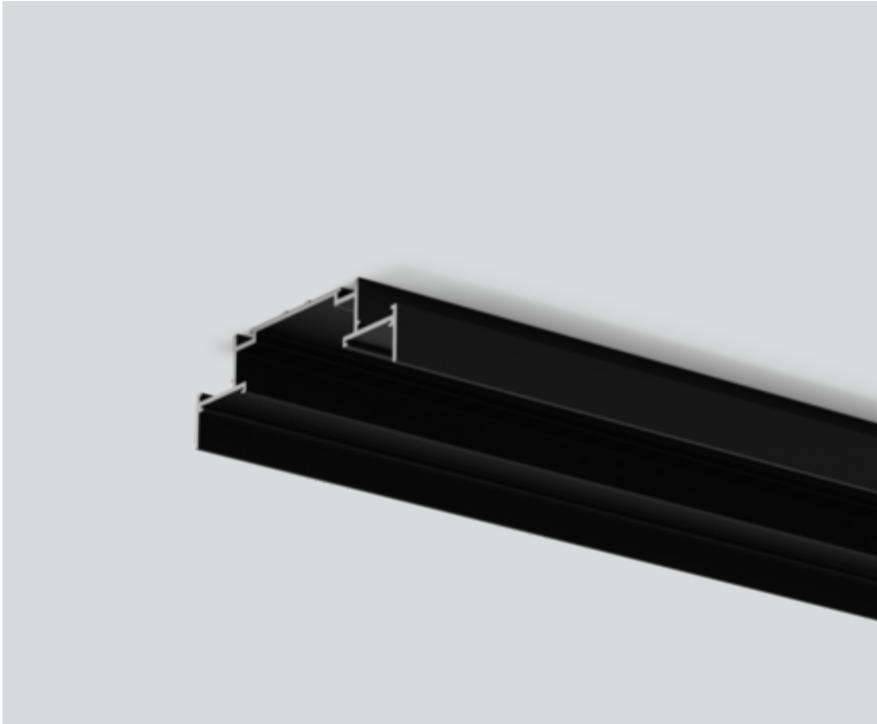

INSTALLATION CHANNEL

051-8920248

Project / Type

Notes

Count / Date

General

jet black , RAL 9005 ¹

Physical

length 2438 mm

width 89 mm

height 28 mm

1.9 kg

semi-recessed / surface

¹ RAL code