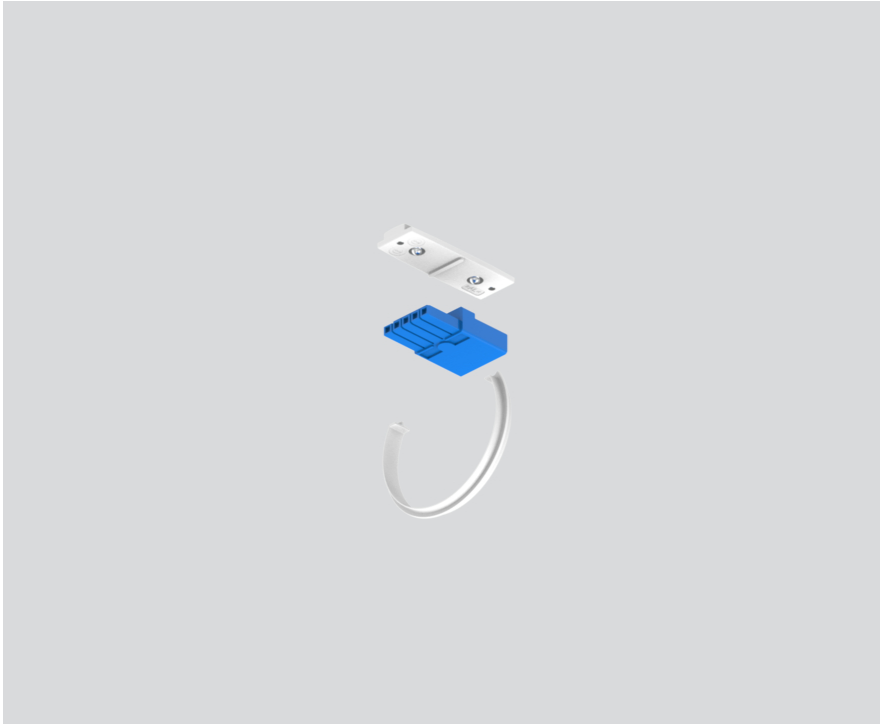

# LINEAR CONNECTOR

058-3013127

Project / Type

Notes

Count / Date

## General

mechanical & electrical | incl. opal cover connector  
pure white, RAL 9010<sup>1</sup>

<sup>1</sup> RAL code