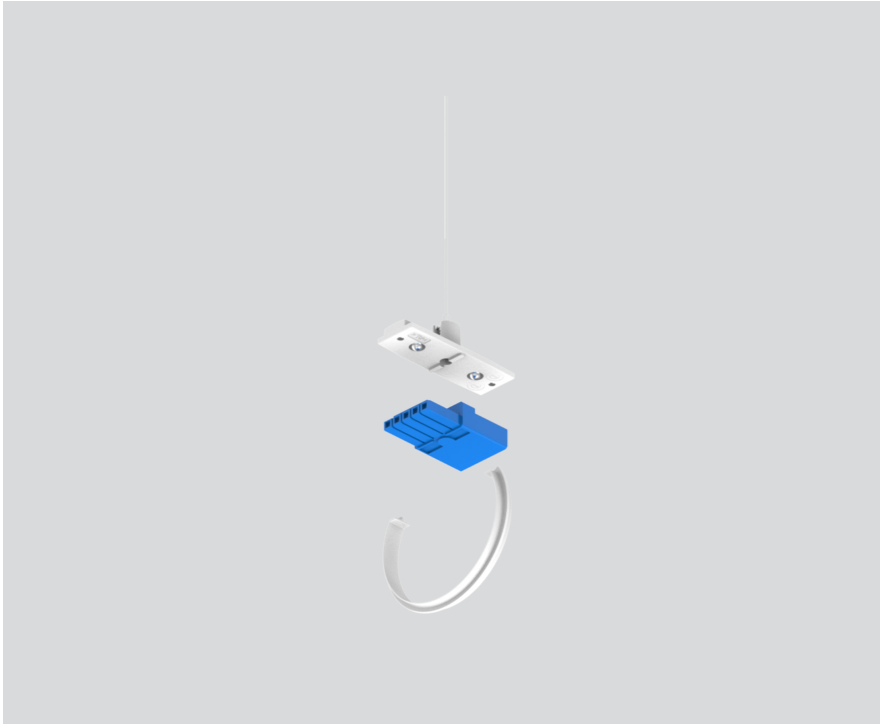

LINEAR CONNECTOR

058-3013227

Project / Type _____

Notes _____

Count / Date _____

General

mechanical & electrical | incl. opal cover connector
pure white, RAL 9010 ¹

Physical

length 37 mm

width 23 mm

height 10 mm

¹ RAL code

Product drawing