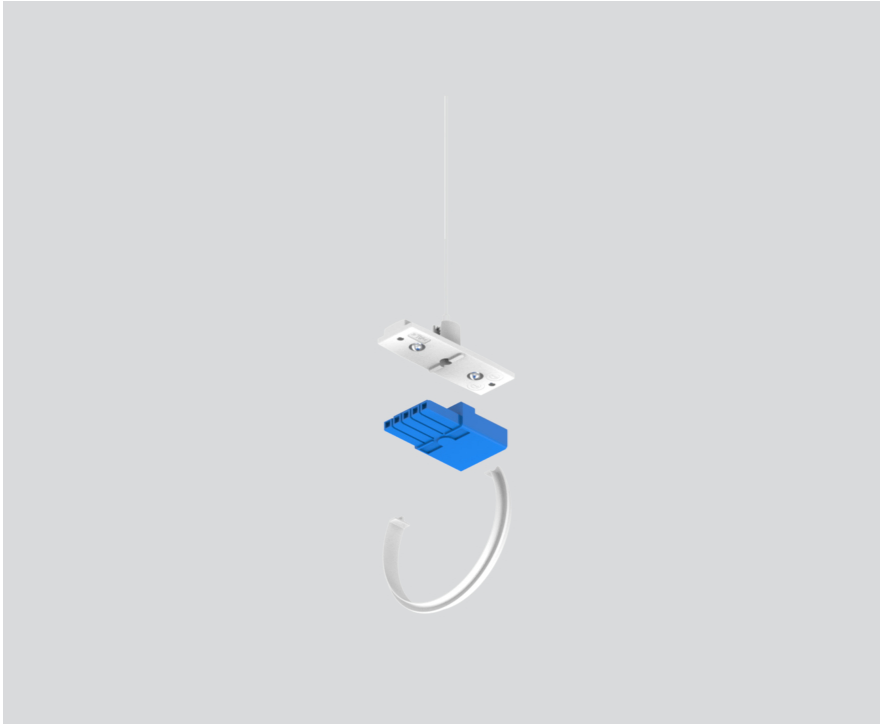

# LINEAR CONNECTOR

058-3013227

Project / Type

Notes

Count / Date

## General

mechanical & electrical | incl. opal cover connector  
pure white, RAL 9010<sup>1</sup>

## Physical

length 37 mm

width 23 mm

height 10 mm

<sup>1</sup> RAL code